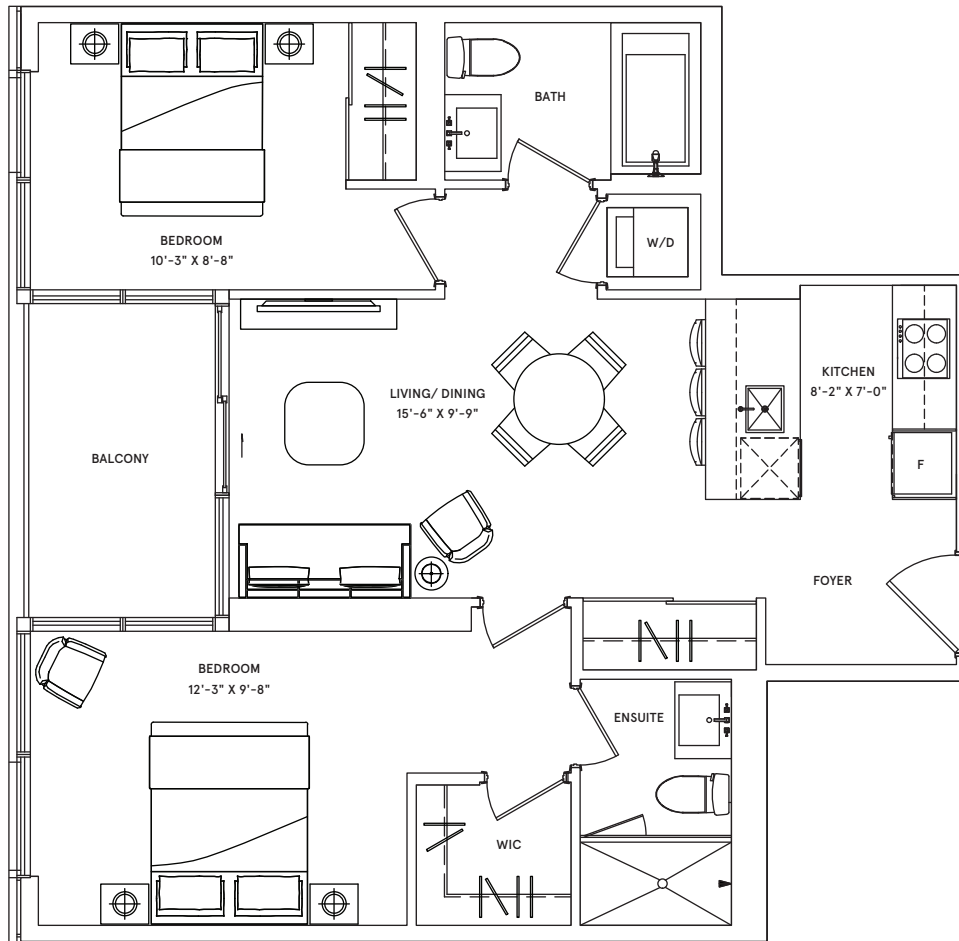

Dublin

1 BEDROOM

TOTAL: 672 sq.ft. | INTERIOR: 562 sq.ft. | EXTERIOR: 110 sq.ft.

NORTH

FLOORS 8-31

Lyon

2 BEDROOM

TOTAL: 941 sq.ft. | INTERIOR: 888 sq.ft. | EXTERIOR: 53 sq.ft.

FLOORS 8-31

Bordeaux

1 BEDROOM + DEN

TOTAL: 665 sq.ft.

| INTERIOR: 555 sq.ft.

| EXTERIOR: 110 sq.ft.

NORTH

FLOORS 8-31

Dubrovnik

2 BEDROOM

TOTAL: 813 sq.ft. | INTERIOR: 749 sq.ft. | EXTERIOR: 64 sq.ft.

FLOORS 8-31

Helsinki

2 BEDROOM

TOTAL: 941 sq.ft. | INTERIOR: 888 sq.ft. | EXTERIOR: 53 sq.ft.

FLOORS 8-31

Oslo

1 BEDROOM

TOTAL: 672 sq.ft. | INTERIOR: 562 sq.ft. | EXTERIOR: 110 sq.ft.

FLOORS 8-31