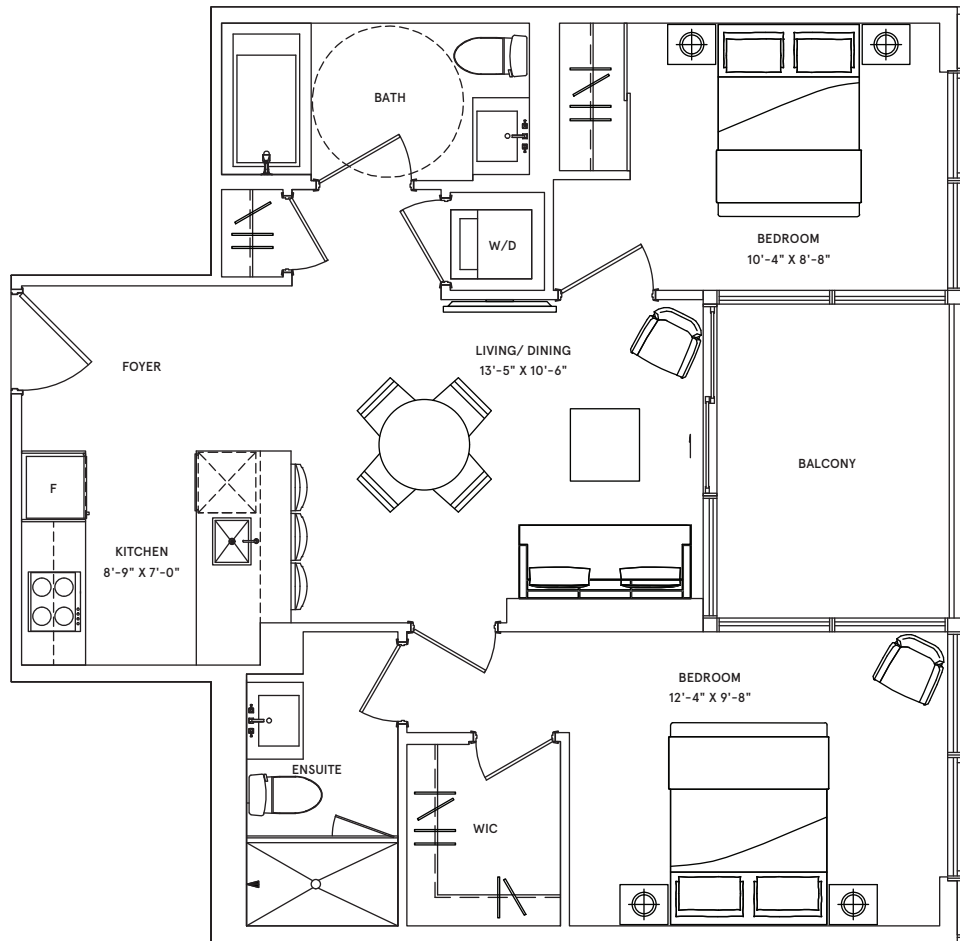

Dublin

1 BEDROOM

TOTAL: 672 sq.ft. | INTERIOR: 562 sq.ft. | EXTERIOR: 110 sq.ft.

NORTH

FLOORS 8-31

Lyon

2 BEDROOM

TOTAL: 941 sq.ft. | INTERIOR: 888 sq.ft. | EXTERIOR: 53 sq.ft.

FLOORS 8-31

Honolulu

2 BEDROOM

TOTAL: 828 sq.ft. | INTERIOR: 749 sq.ft. | EXTERIOR: 79 sq.ft.

FLOORS 8-31

Amalfi

2 BEDROOM

TOTAL: 939 sq.ft. | INTERIOR: 886 sq.ft. | EXTERIOR: 53 sq.ft.

FLOORS 8-31

Bordeaux

1 BEDROOM + DEN

TOTAL: 665 sq.ft.

| INTERIOR: 555 sq.ft.

| EXTERIOR: 110 sq.ft.

NORTH

FLOORS 8-31

Oslo

1 BEDROOM

TOTAL: 672 sq.ft. | INTERIOR: 562 sq.ft. | EXTERIOR: 110 sq.ft.

FLOORS 8-31