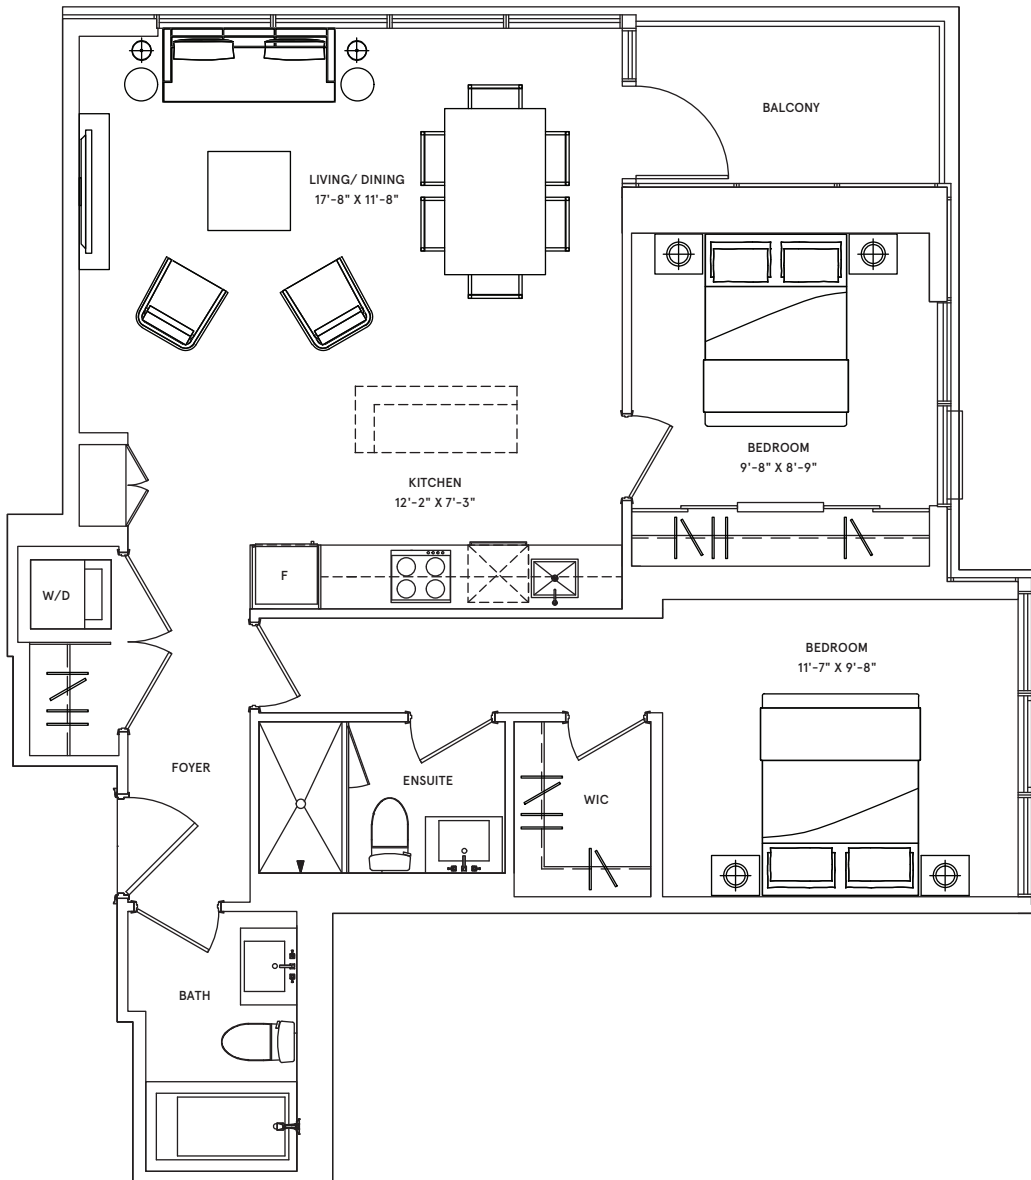

Dublin

1 BEDROOM

TOTAL: 672 sq.ft. | INTERIOR: 562 sq.ft. | EXTERIOR: 110 sq.ft.

NORTH

FLOORS 8-31

Lyon

2 BEDROOM

TOTAL: 941 sq.ft. | INTERIOR: 888 sq.ft. | EXTERIOR: 53 sq.ft.

FLOORS 8-31

Honolulu

2 BEDROOM

TOTAL: 828 sq.ft. | INTERIOR: 749 sq.ft. | EXTERIOR: 79 sq.ft.

FLOORS 8-31

Amalfi

2 BEDROOM

TOTAL: 939 sq.ft. | INTERIOR: 886 sq.ft. | EXTERIOR: 53 sq.ft.

FLOORS 8-31

Bordeaux

1 BEDROOM + DEN

TOTAL: 665 sq.ft.

| INTERIOR: 555 sq.ft.

| EXTERIOR: 110 sq.ft.

NORTH

FLOORS 8-31

Oslo

1 BEDROOM

TOTAL: 672 sq.ft. | INTERIOR: 562 sq.ft. | EXTERIOR: 110 sq.ft.

FLOORS 8-31