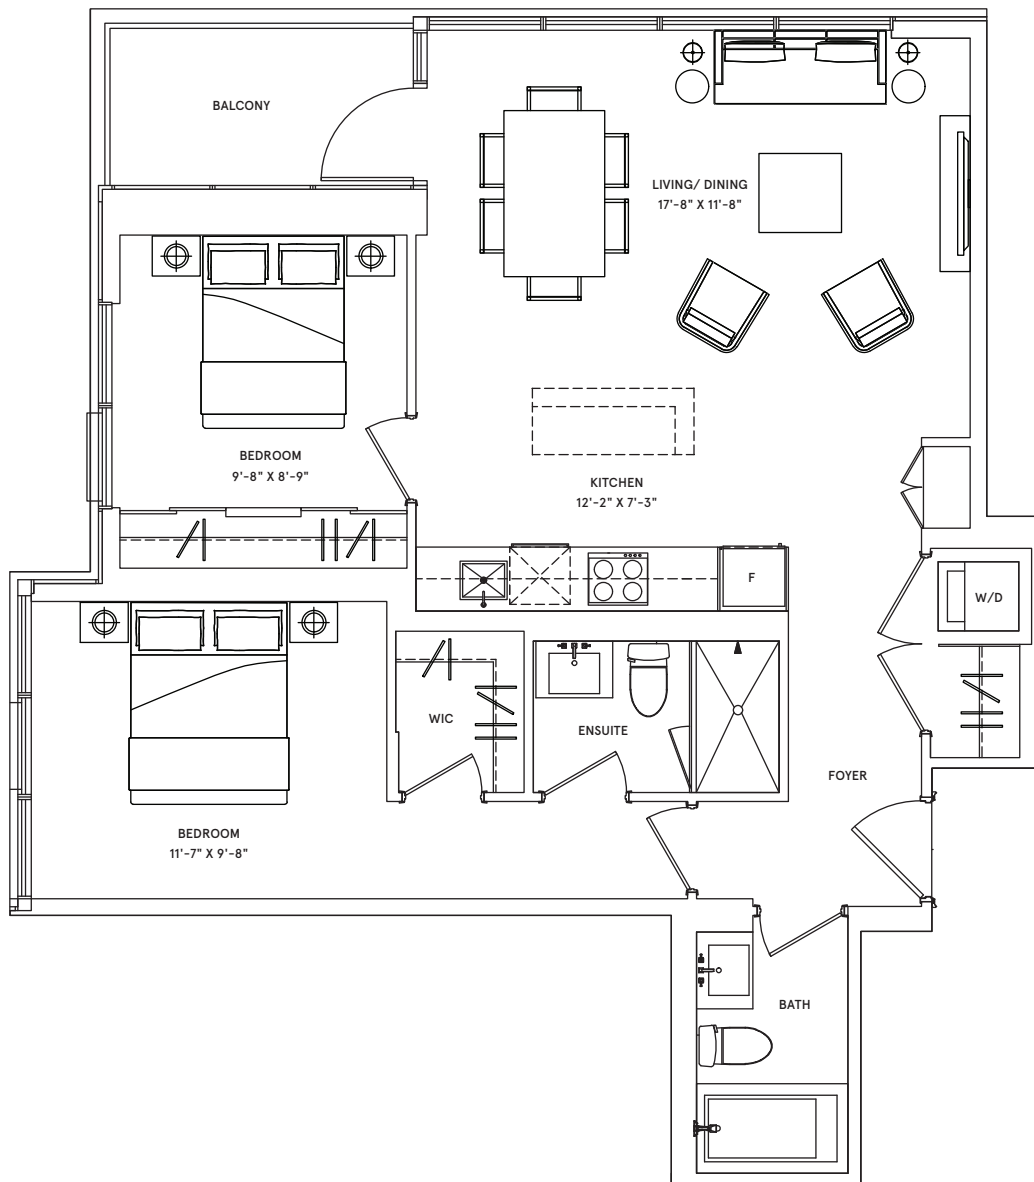

Dublin

1 BEDROOM

TOTAL: 672 sq.ft. | INTERIOR: 562 sq.ft. | EXTERIOR: 110 sq.ft.

NORTH

FLOORS 8-31

Lyon

2 BEDROOM

TOTAL: 941 sq.ft. | INTERIOR: 888 sq.ft. | EXTERIOR: 53 sq.ft.

FLOORS 8-31

Bordeaux

1 BEDROOM + DEN

TOTAL: 665 sq.ft.

| INTERIOR: 555 sq.ft.

| EXTERIOR: 110 sq.ft.

NORTH

FLOORS 8-31

Dubrovnik

2 BEDROOM

TOTAL: 813 sq.ft. | INTERIOR: 749 sq.ft. | EXTERIOR: 64 sq.ft.

FLOORS 8-31

Helsinki

2 BEDROOM

TOTAL: 941 sq.ft. | INTERIOR: 888 sq.ft. | EXTERIOR: 53 sq.ft.

FLOORS 8-31

Oslo

1 BEDROOM

TOTAL: 672 sq.ft. | INTERIOR: 562 sq.ft. | EXTERIOR: 110 sq.ft.

FLOORS 8-31