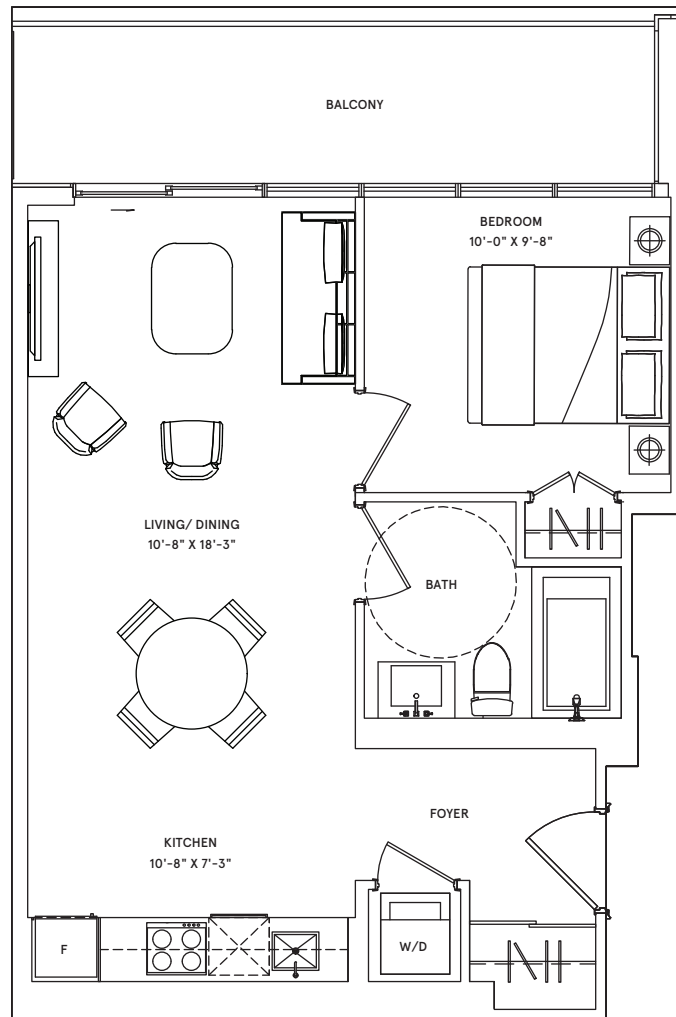

Dublin

1 BEDROOM

TOTAL: 672 sq.ft. | INTERIOR: 562 sq.ft. | EXTERIOR: 110 sq.ft.

NORTH

FLOORS 8-31

Lyon

2 BEDROOM

TOTAL: 941 sq.ft. | INTERIOR: 888 sq.ft. | EXTERIOR: 53 sq.ft.

FLOORS 8-31

Honolulu

2 BEDROOM

TOTAL: 828 sq.ft. | INTERIOR: 749 sq.ft. | EXTERIOR: 79 sq.ft.

FLOORS 8-31

Amalfi

2 BEDROOM

TOTAL: 939 sq.ft. | INTERIOR: 886 sq.ft. | EXTERIOR: 53 sq.ft.

FLOORS 8-31

Bordeaux

1 BEDROOM + DEN

TOTAL: 665 sq.ft.

| INTERIOR: 555 sq.ft.

| EXTERIOR: 110 sq.ft.

NORTH

FLOORS 8-31

Oslo

1 BEDROOM

TOTAL: 672 sq.ft. | INTERIOR: 562 sq.ft. | EXTERIOR: 110 sq.ft.

FLOORS 8-31