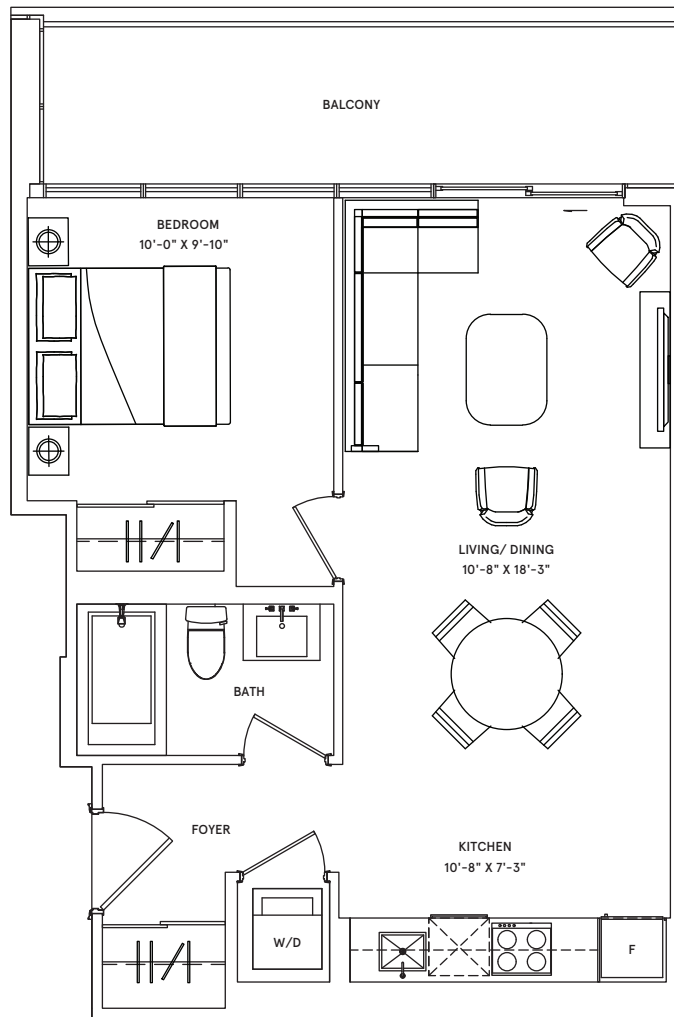

Dublin

1 BEDROOM

TOTAL: 672 sq.ft. | INTERIOR: 562 sq.ft. | EXTERIOR: 110 sq.ft.

NORTH

FLOORS 8-31

Lyon

2 BEDROOM

TOTAL: 941 sq.ft. | INTERIOR: 888 sq.ft. | EXTERIOR: 53 sq.ft.

FLOORS 8-31

Bordeaux

1 BEDROOM + DEN

TOTAL: 665 sq.ft.

| INTERIOR: 555 sq.ft.

| EXTERIOR: 110 sq.ft.

NORTH

FLOORS 8-31

Dubrovnik

2 BEDROOM

TOTAL: 813 sq.ft. | INTERIOR: 749 sq.ft. | EXTERIOR: 64 sq.ft.

FLOORS 8-31

Helsinki

2 BEDROOM

TOTAL: 941 sq.ft. | INTERIOR: 888 sq.ft. | EXTERIOR: 53 sq.ft.

FLOORS 8-31

Oslo

1 BEDROOM

TOTAL: 672 sq.ft. | INTERIOR: 562 sq.ft. | EXTERIOR: 110 sq.ft.

FLOORS 8-31