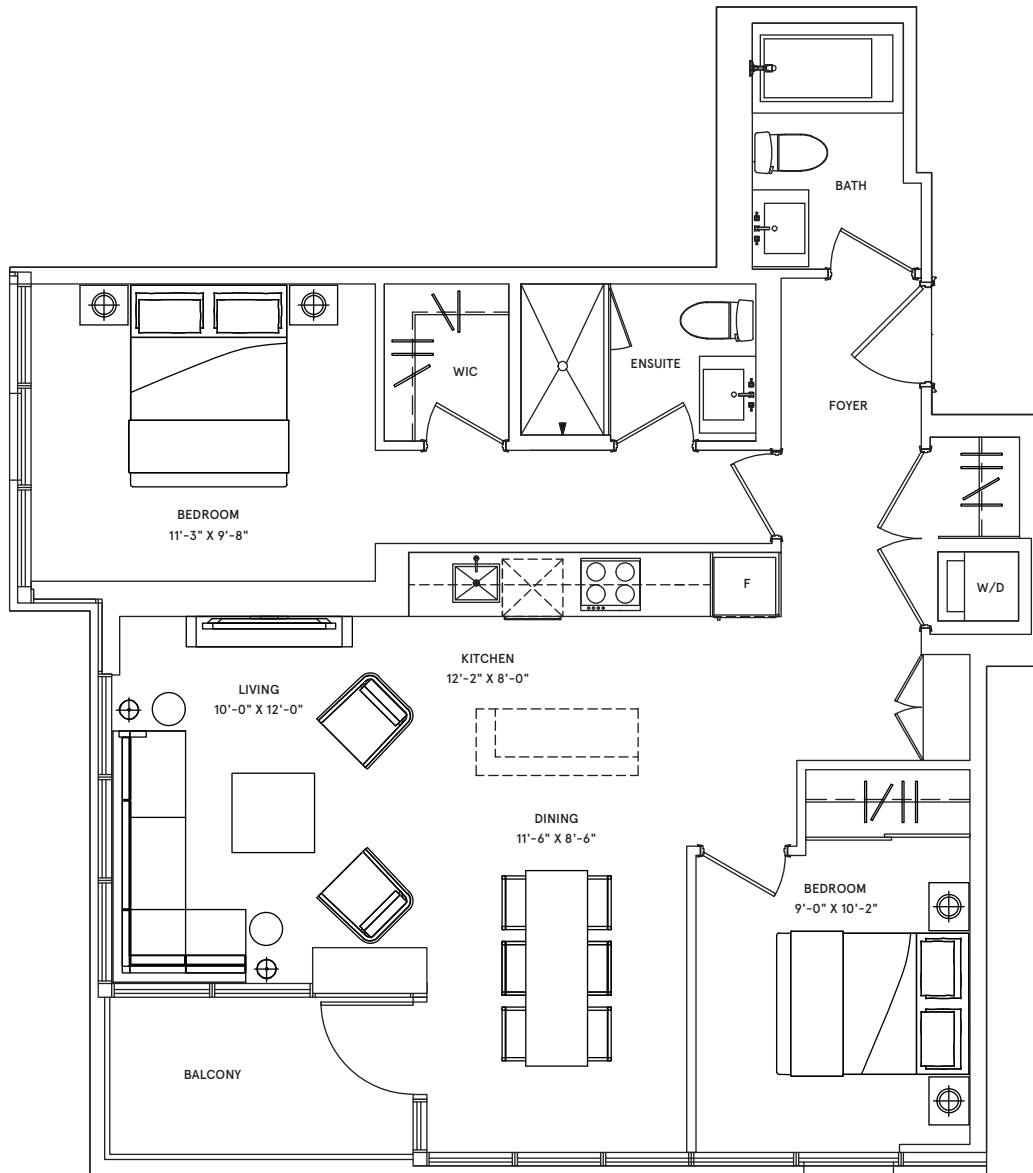

Dublin

1 BEDROOM

TOTAL: 672 sq.ft. | INTERIOR: 562 sq.ft. | EXTERIOR: 110 sq.ft.

NORTH

FLOORS 8-31

Lyon

2 BEDROOM

TOTAL: 941 sq.ft. | INTERIOR: 888 sq.ft. | EXTERIOR: 53 sq.ft.

FLOORS 8-31

Honolulu

2 BEDROOM

TOTAL: 828 sq.ft. | INTERIOR: 749 sq.ft. | EXTERIOR: 79 sq.ft.

FLOORS 8-31

Amalfi

2 BEDROOM

TOTAL: 939 sq.ft. | INTERIOR: 886 sq.ft. | EXTERIOR: 53 sq.ft.

FLOORS 8-31

Bordeaux

1 BEDROOM + DEN

TOTAL: 665 sq.ft.

| INTERIOR: 555 sq.ft.

| EXTERIOR: 110 sq.ft.

NORTH

FLOORS 8-31

Oslo

1 BEDROOM

TOTAL: 672 sq.ft. | INTERIOR: 562 sq.ft. | EXTERIOR: 110 sq.ft.

FLOORS 8-31