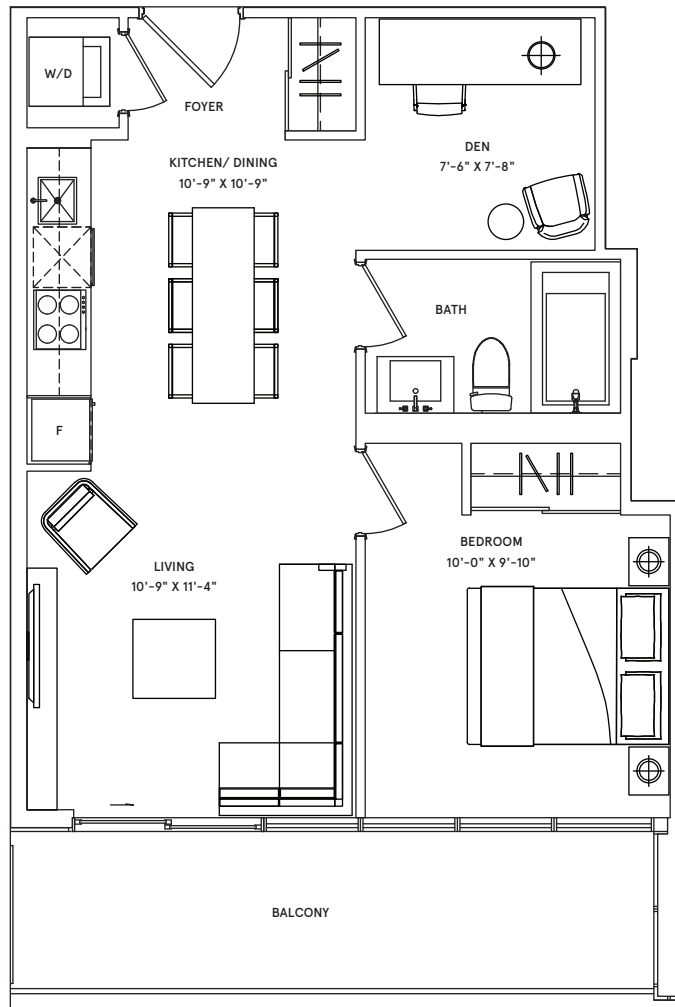

Dublin

1 BEDROOM

TOTAL: 672 sq.ft. | INTERIOR: 562 sq.ft. | EXTERIOR: 110 sq.ft.

NORTH

FLOORS 8-31

Lyon

2 BEDROOM

TOTAL: 941 sq.ft. | INTERIOR: 888 sq.ft. | EXTERIOR: 53 sq.ft.

FLOORS 8-31

Bordeaux

1 BEDROOM + DEN

TOTAL: 665 sq.ft.

| INTERIOR: 555 sq.ft.

| EXTERIOR: 110 sq.ft.

NORTH

FLOORS 8-31

Dubrovnik

2 BEDROOM

TOTAL: 813 sq.ft. | INTERIOR: 749 sq.ft. | EXTERIOR: 64 sq.ft.

FLOORS 8-31

Helsinki

2 BEDROOM

TOTAL: 941 sq.ft. | INTERIOR: 888 sq.ft. | EXTERIOR: 53 sq.ft.

FLOORS 8-31

Oslo

1 BEDROOM

TOTAL: 672 sq.ft. | INTERIOR: 562 sq.ft. | EXTERIOR: 110 sq.ft.

FLOORS 8-31