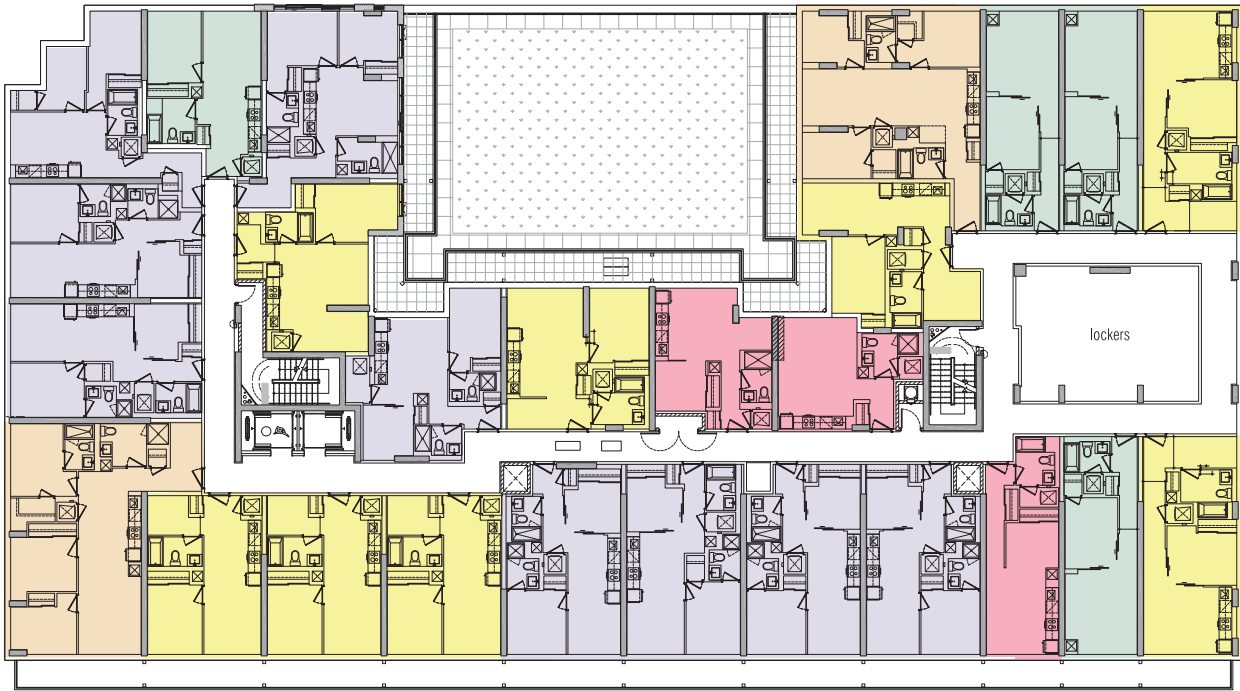

CURIO

4th Floor

7th Floor

- Jr. One Bedroom: 387 – 500 SQ. FT.
- One Bedroom: 468 – 538 SQ. FT.
- One Bedroom + Den: 502 – 660 SQ. FT.
- 2 Bedroom: 610 – 780 SQ. FT.
- 3 Bedroom: 815 – 1,054 SQ. FT.