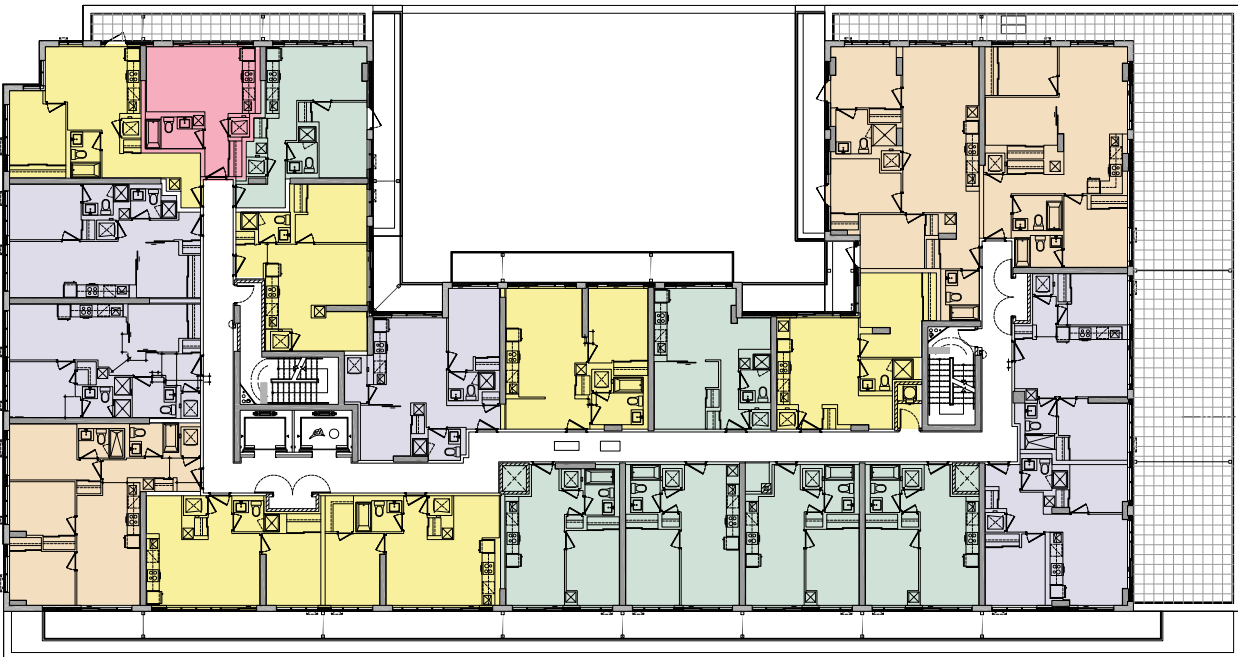

CURIO

4th Floor

7th Floor

- Jr. One Bedroom: 387 – 500 SQ. FT.
- One Bedroom: 468 – 538 SQ. FT.
- One Bedroom + Den: 502 – 660 SQ. FT.
- 2 Bedroom: 610 – 780 SQ. FT.
- 3 Bedroom: 815 – 1,054 SQ. FT.