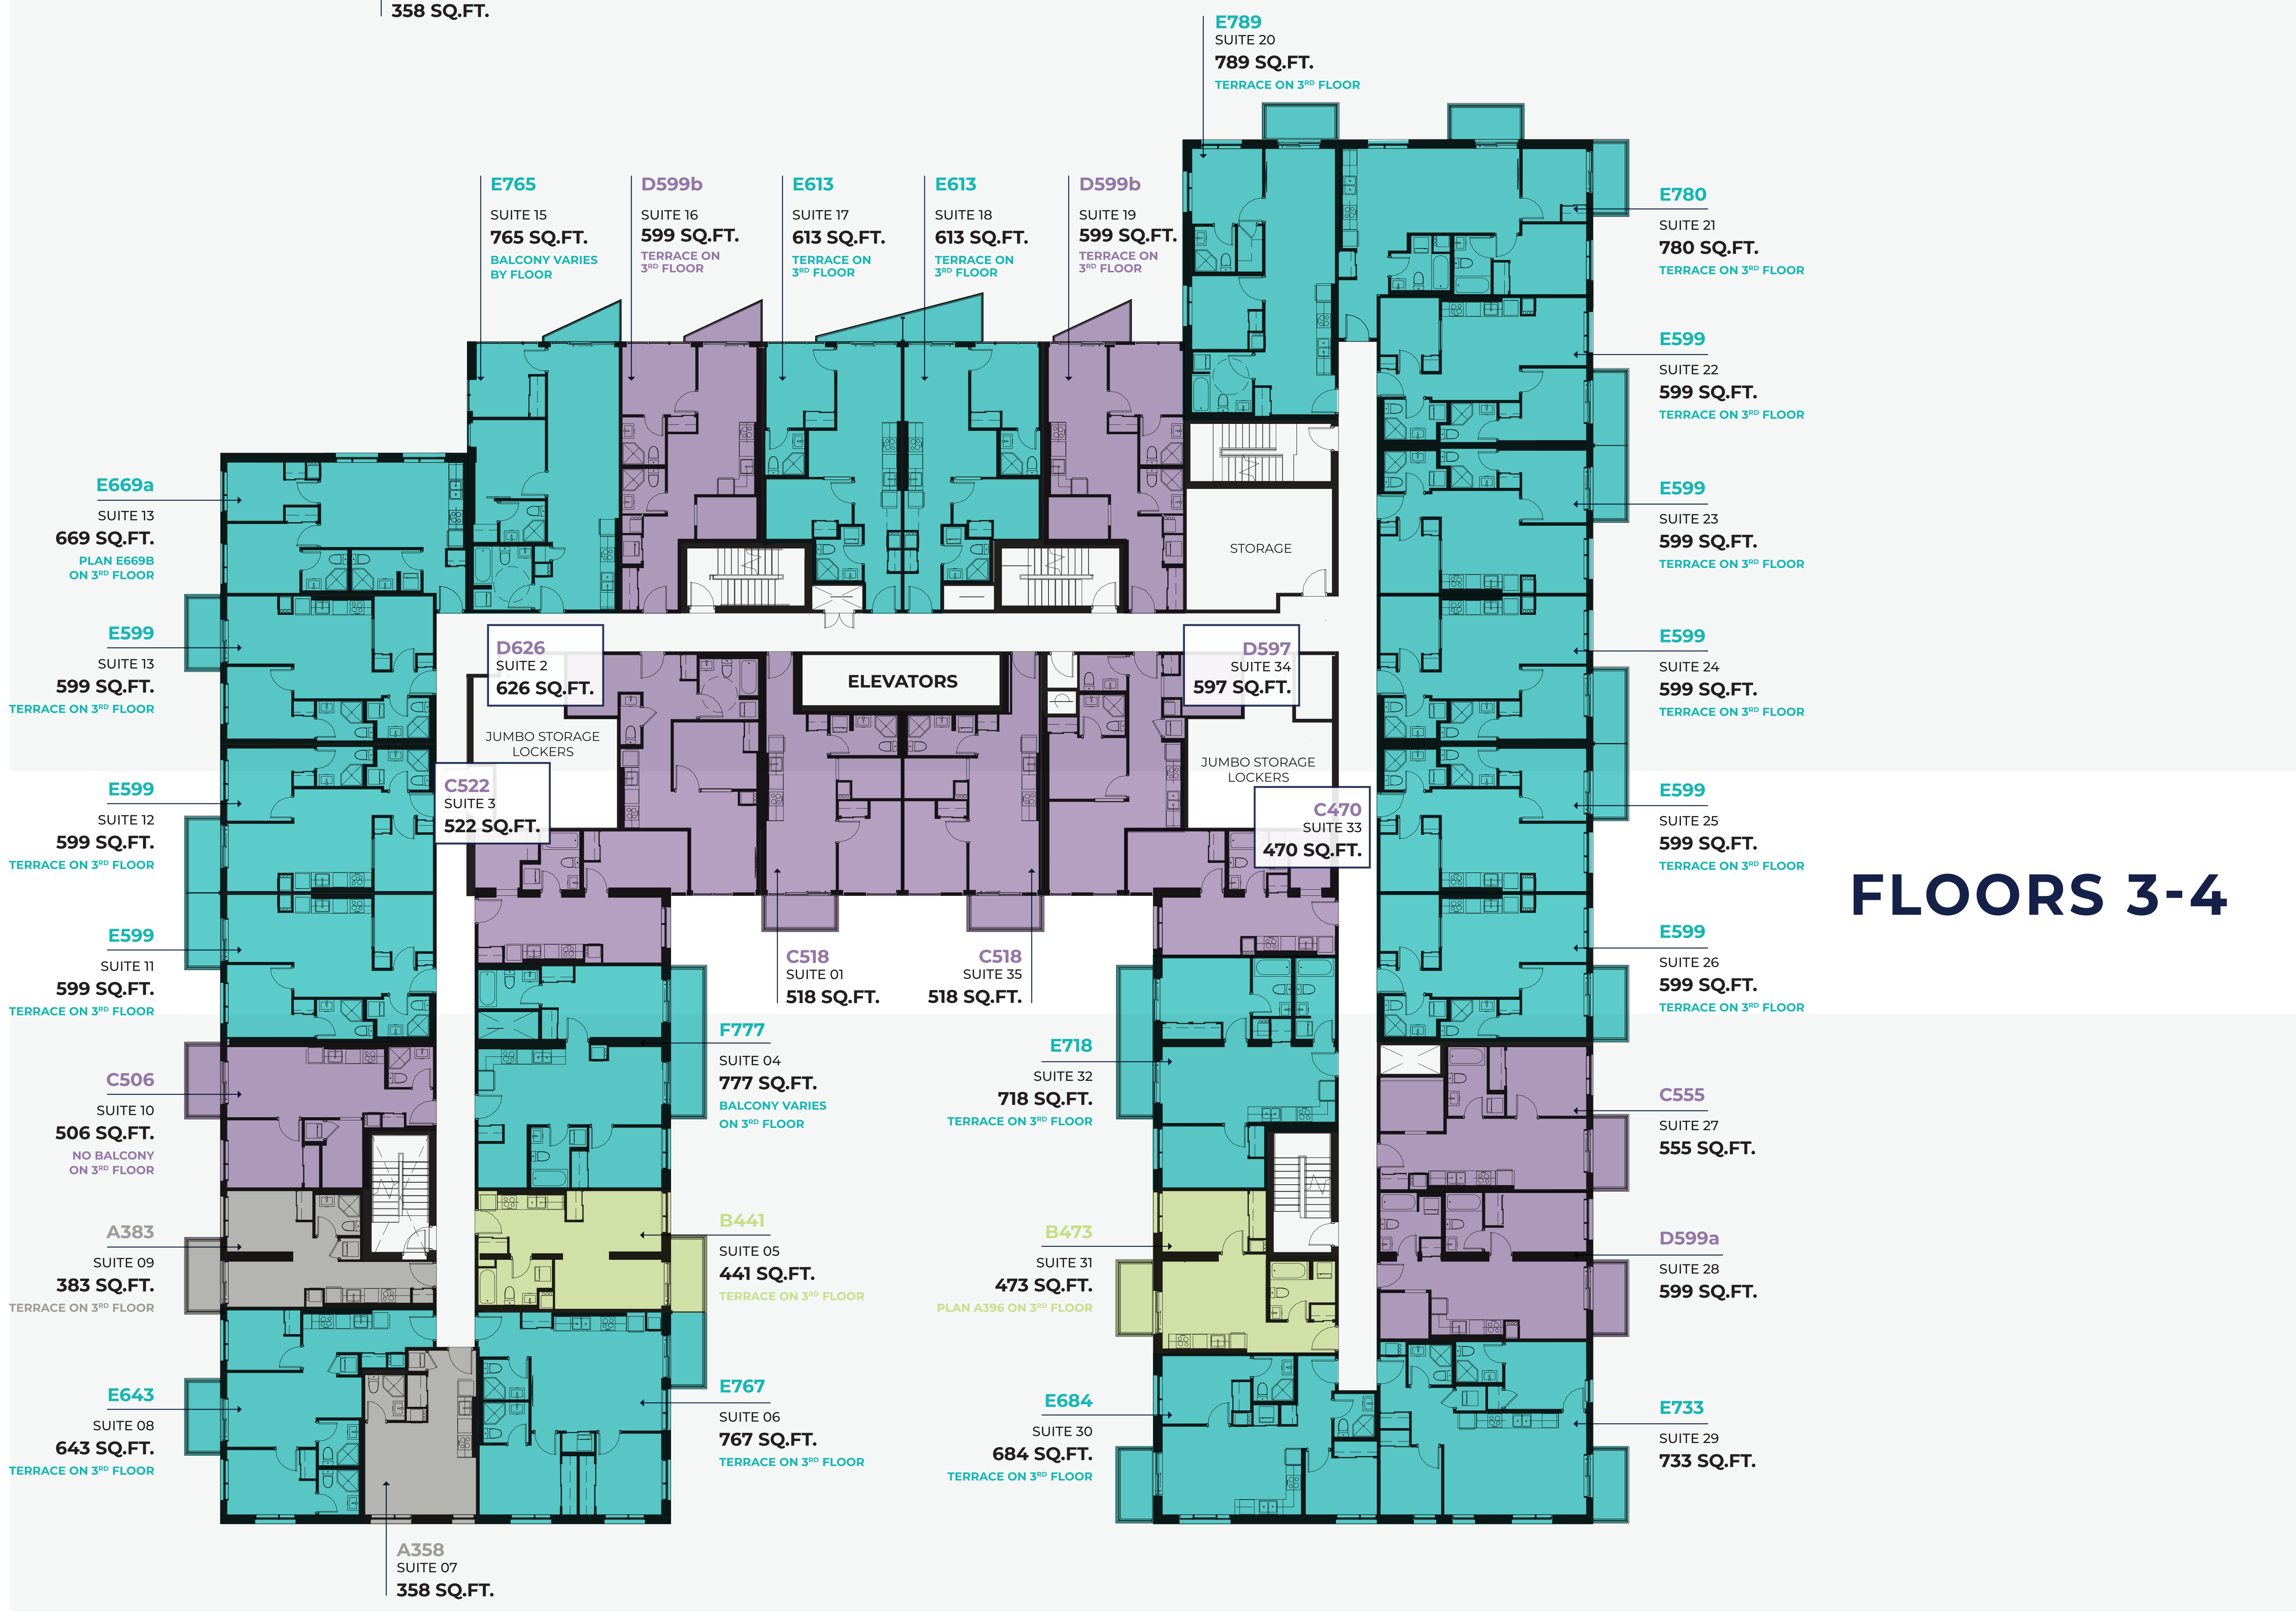

TYPICAL KEYPLATES

- STUDIO
- 1 BED
- 1 BED + DEN
- 2 BED
- 3 BED