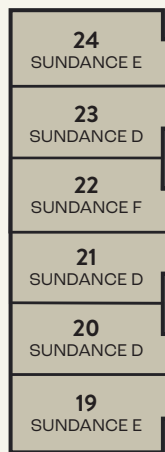

BUILDING J

BUILDING I

BUILDING H

BUILDING G

BUILDING D

BUILDING F

BUILDING E

BUILDING C

BUILDING B

BUILDING A