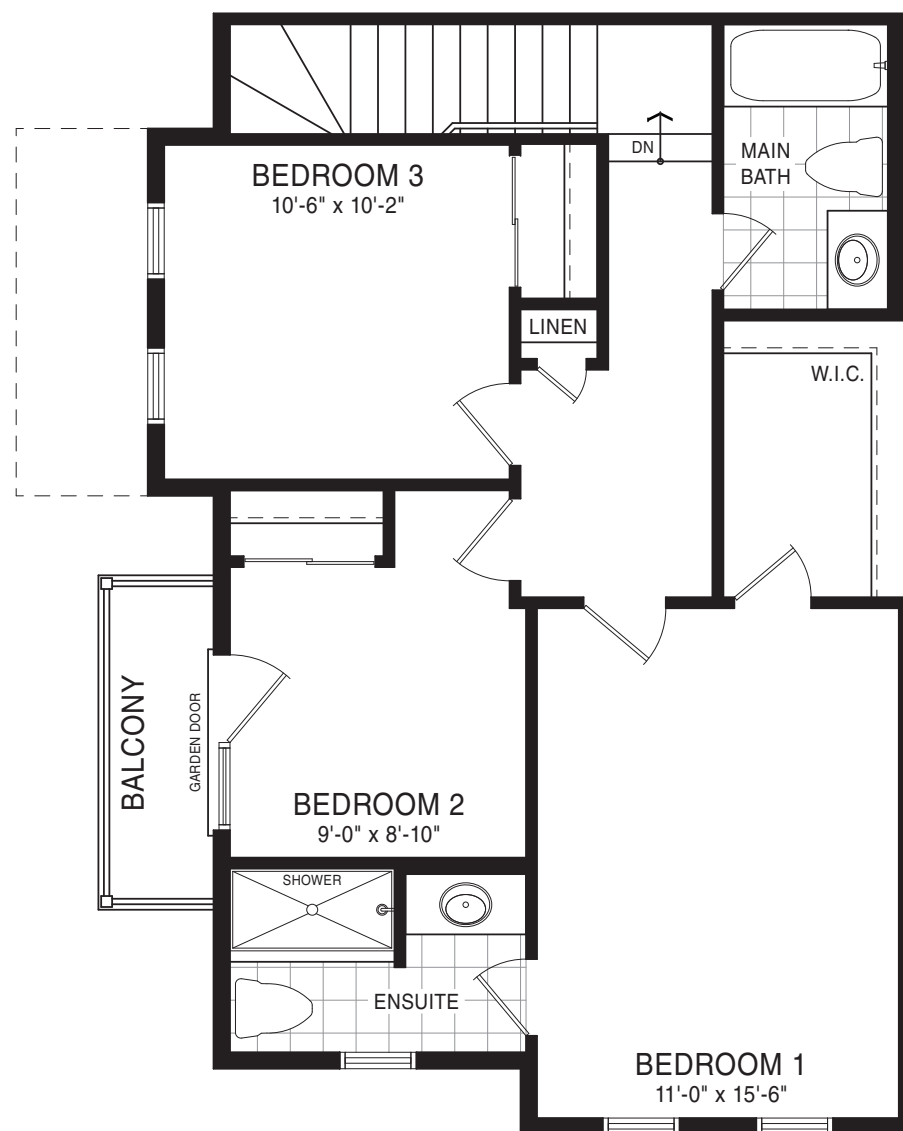

LONDON 26' VILLAGE TOWN

STYLE A - 1,235 SQ.FT.

STYLE B - 1,287 SQ.FT.

STYLE C - 1,287 SQ.FT.

LONDON 26' VILLAGE TOWN

STYLE A - 1,235 SQ.FT.

STYLE B - 1,287 SQ.FT.

STYLE C - 1,287 SQ.FT.

STYLE B - 1,696 to 1,720 SQ.FT.

STYLE C - 1,706 to 1,730 SQ.FT.

PARIS 26' VILLAGE TOWN

STYLE A1 - 1,668 SQ.FT.
 STYLE A2 - 1,644 SQ.FT.
 STYLE A3 - 1,644 SQ.FT.
 STYLE B1 - 1,720 SQ.FT.

STYLE B2 - 1,696 SQ.FT.
 STYLE C1 - 1,730 SQ.FT.
 STYLE C2 - 1,706 SQ.FT.
 STYLE C3 - 1,706 SQ.FT.

GROUND FLOOR PLAN
 STYLE A

SECOND FLOOR PLAN
 STYLE A

THIRD FLOOR PLAN
 STYLE A

MADRID CORNER 26' VILLAGE TOWN

STYLE A - 1,674 SQ.FT.

STYLE B - 1,764 SQ.FT.

STYLE C - 1,741 SQ.FT.

MADRID CORNER 26' VILLAGE TOWN

STYLE A - 1,674 SQ.FT.

STYLE B - 1,764 SQ.FT.

STYLE C - 1,741 SQ.FT.

GROUND FLOOR PLAN
STYLE A

SECOND FLOOR PLAN
STYLE A

THIRD FLOOR PLAN
STYLE A