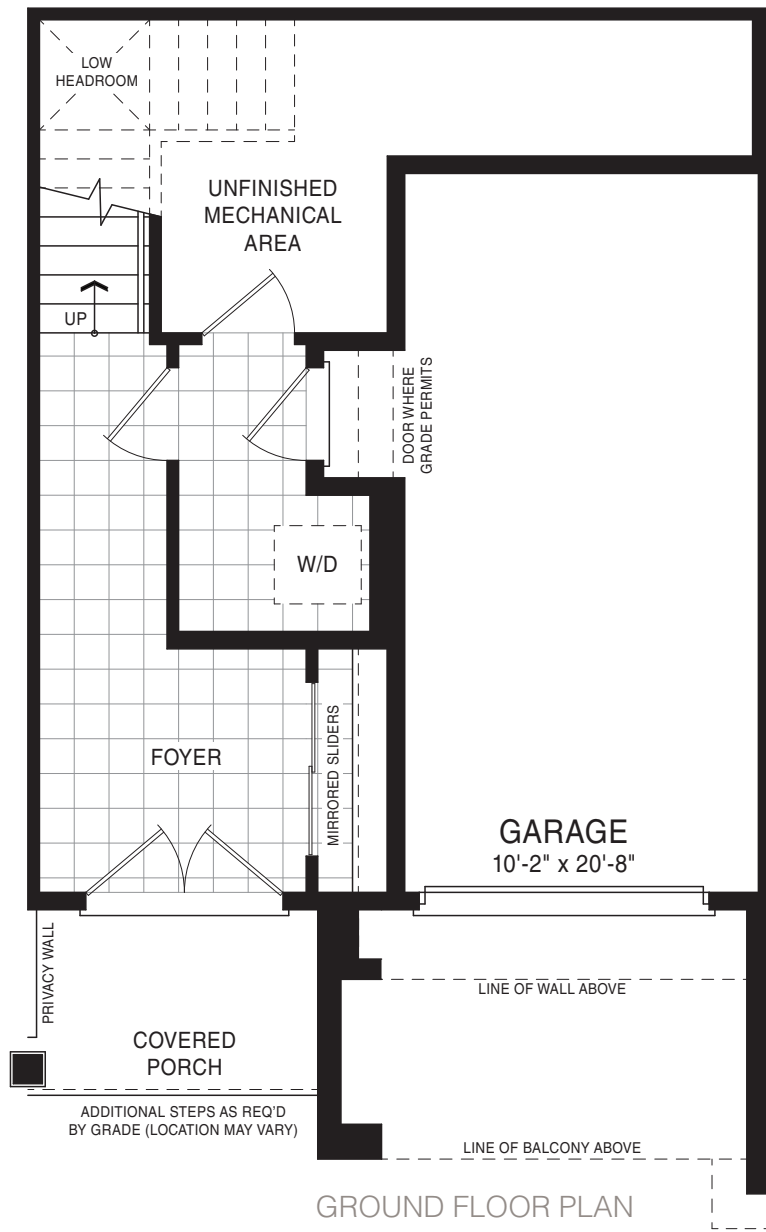

LONDON 26' VILLAGE TOWN

STYLE A - 1,235 SQ.FT.

STYLE B - 1,287 SQ.FT.

STYLE C - 1,287 SQ.FT.

LONDON 26' VILLAGE TOWN

STYLE A - 1,235 SQ.FT.

STYLE B - 1,287 SQ.FT.

STYLE C - 1,287 SQ.FT.

GROUND FLOOR PLAN
STYLE A

SECOND FLOOR PLAN
STYLE A

THIRD FLOOR PLAN
STYLE A

VIENNA VILLAGE TOWN

STYLE A - 1,326 SQ.FT.

STYLE B - 1,355 SQ.FT.

STYLE C - 1,355 SQ.FT.

VIENNA VILLAGE TOWN

STYLE A1 - 1,326 SQ.FT.

STYLE B2 - 1,355 SQ.FT.

STYLE A2 - 1,326 SQ.FT.

STYLE C1 - 1,355 SQ.FT.

STYLE B1 - 1,355 SQ.FT.

STYLE C2 - 1,355 SQ.FT.

GROUND FLOOR PLAN
STYLE A

SECOND FLOOR PLAN
STYLE A

THIRD FLOOR PLAN
STYLE A

SYDNEY 26' VILLAGE TOWN

STYLE A - 1,476 to 1,500 SQ.FT.

STYLE B - 1,547 to 1,559 SQ.FT.

STYLE C - 1,534 to 1,559 SQ.FT.

SYDNEY 26' VILLAGE TOWN

STYLE A1 - 1,500 SQ.FT.
 STYLE A2 - 1,476 SQ.FT.
 STYLE A3 - 1,476 SQ.FT.
 STYLE B1 - 1,547 SQ.FT.