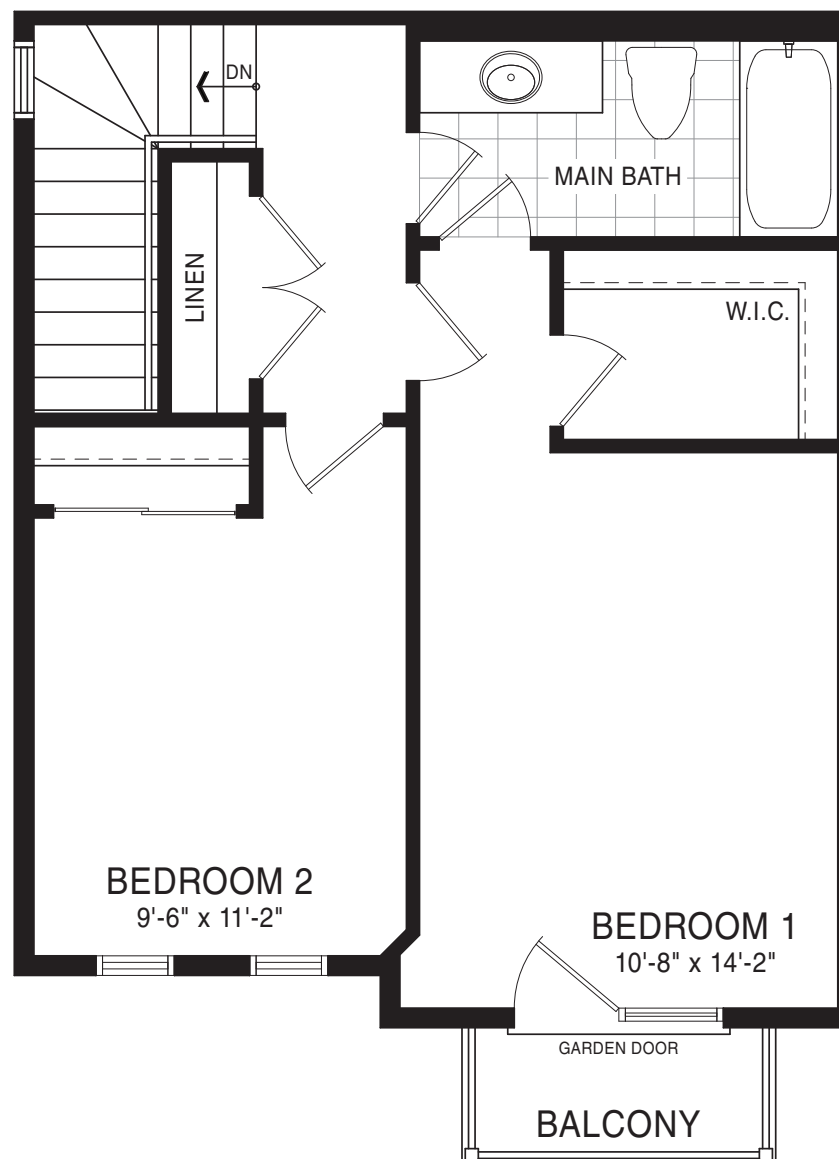

LONDON 26' VILLAGE TOWN

STYLE A - 1,235 SQ.FT.

STYLE B - 1,287 SQ.FT.

STYLE C - 1,287 SQ.FT.

LONDON 26' VILLAGE TOWN

STYLE A - 1,235 SQ.FT.

STYLE B - 1,287 SQ.FT.

STYLE C - 1,287 SQ.FT.

GROUND FLOOR PLAN
STYLE A

SECOND FLOOR PLAN
STYLE A

THIRD FLOOR PLAN
STYLE A

VIENNA VILLAGE TOWN

STYLE A - 1,326 SQ.FT.

STYLE B - 1,355 SQ.FT.

STYLE C - 1,355 SQ.FT.

VIENNA VILLAGE TOWN

STYLE A1 - 1,326 SQ.FT.

STYLE B2 - 1,355 SQ.FT.

STYLE A2 - 1,326 SQ.FT.

STYLE C1 - 1,355 SQ.FT.

STYLE B1 - 1,355 SQ.FT.

STYLE C2 - 1,355 SQ.FT.

GROUND FLOOR PLAN
STYLE A

SECOND FLOOR PLAN
STYLE A

THIRD FLOOR PLAN
STYLE A

SYDNEY 26' VILLAGE TOWN

STYLE A - 1,476 to 1,500 SQ.FT.

STYLE B - 1,547 to 1,559 SQ.FT.

STYLE C - 1,534 to 1,559 SQ.FT.

SYDNEY 26' VILLAGE TOWN

STYLE A1 - 1,500 SQ.FT.
 STYLE A2 - 1,476 SQ.FT.
 STYLE A3 - 1,476 SQ.FT.
 STYLE B1 - 1,547 SQ.FT.