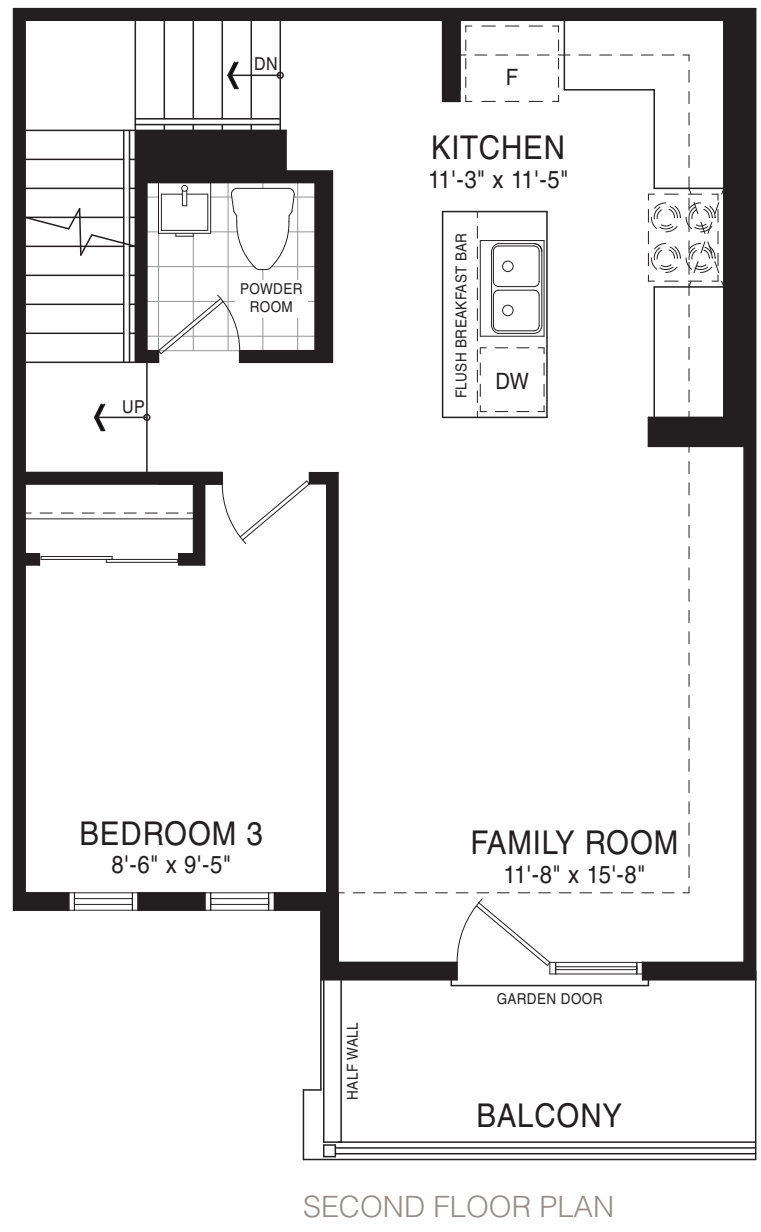

LONDON 26' VILLAGE TOWN

STYLE A - 1,235 SQ.FT.

STYLE B - 1,287 SQ.FT.

STYLE C - 1,287 SQ.FT.

LONDON 26' VILLAGE TOWN

STYLE A - 1,235 SQ.FT.

STYLE B - 1,287 SQ.FT.

STYLE C - 1,287 SQ.FT.

GROUND FLOOR PLAN
STYLE A

SECOND FLOOR PLAN
STYLE A

THIRD FLOOR PLAN
STYLE A

VIENNA VILLAGE TOWN

STYLE A - 1,326 SQ.FT.

STYLE B - 1,355 SQ.FT.

STYLE C - 1,355 SQ.FT.

VIENNA VILLAGE TOWN

STYLE A1 - 1,326 SQ.FT.

STYLE B2 - 1,355 SQ.FT.

STYLE A2 - 1,326 SQ.FT.

STYLE C1 - 1,355 SQ.FT.

STYLE B1 - 1,355 SQ.FT.

STYLE C2 - 1,355 SQ.FT.

GROUND FLOOR PLAN
STYLE A

SECOND FLOOR PLAN
STYLE A

THIRD FLOOR PLAN
STYLE A

SYDNEY 26' VILLAGE TOWN

STYLE A - 1,476 to 1,500 SQ.FT.

STYLE B - 1,547 to 1,559 SQ.FT.

STYLE C - 1,534 to 1,559 SQ.FT.

SYDNEY 26' VILLAGE TOWN

STYLE A1 - 1,500 SQ.FT.
 STYLE A2 - 1,476 SQ.FT.
 STYLE A3 - 1,476 SQ.FT.
 STYLE B1 - 1,547 SQ.FT.