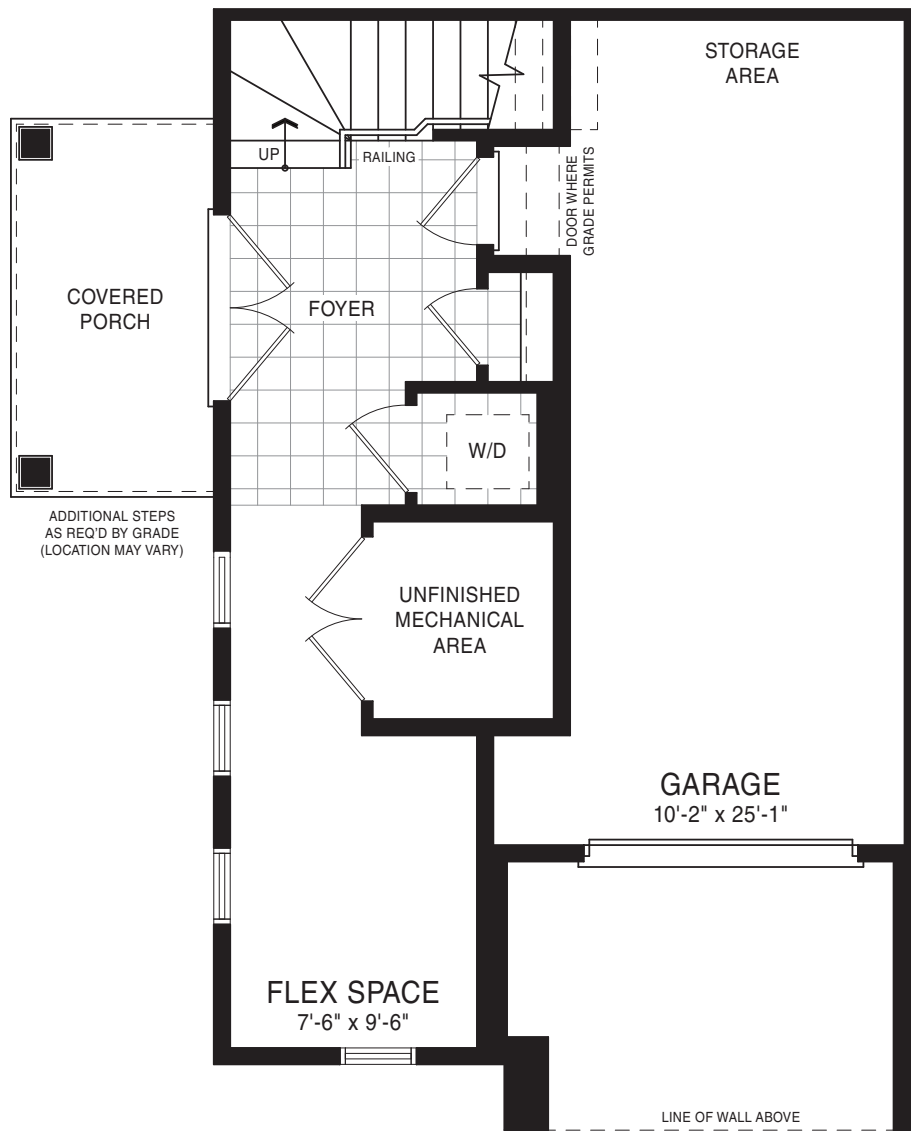

LONDON 26' VILLAGE TOWN

STYLE A - 1,235 SQ.FT.

STYLE B - 1,287 SQ.FT.

STYLE C - 1,287 SQ.FT.

LONDON 26' VILLAGE TOWN

STYLE A - 1,235 SQ.FT.

STYLE B - 1,287 SQ.FT.

STYLE C - 1,287 SQ.FT.

STYLE B - 1,696 to 1,720 SQ.FT.

STYLE C - 1,706 to 1,730 SQ.FT.

PARIS 26' VILLAGE TOWN

STYLE A1 - 1,668 SQ.FT.
 STYLE A2 - 1,644 SQ.FT.
 STYLE A3 - 1,644 SQ.FT.
 STYLE B1 - 1,720 SQ.FT.

STYLE B2 - 1,696 SQ.FT.
 STYLE C1 - 1,730 SQ.FT.
 STYLE C2 - 1,706 SQ.FT.
 STYLE C3 - 1,706 SQ.FT.

GROUND FLOOR PLAN
 STYLE A

SECOND FLOOR PLAN
 STYLE A

THIRD FLOOR PLAN
 STYLE A

MADRID CORNER 26' VILLAGE TOWN

STYLE A - 1,674 SQ.FT.

STYLE B - 1,764 SQ.FT.

STYLE C - 1,741 SQ.FT.

MADRID CORNER 26' VILLAGE TOWN

STYLE A - 1,674 SQ.FT.

STYLE B - 1,764 SQ.FT.

STYLE C - 1,741 SQ.FT.

GROUND FLOOR PLAN
STYLE A

SECOND FLOOR PLAN
STYLE A

THIRD FLOOR PLAN
STYLE A