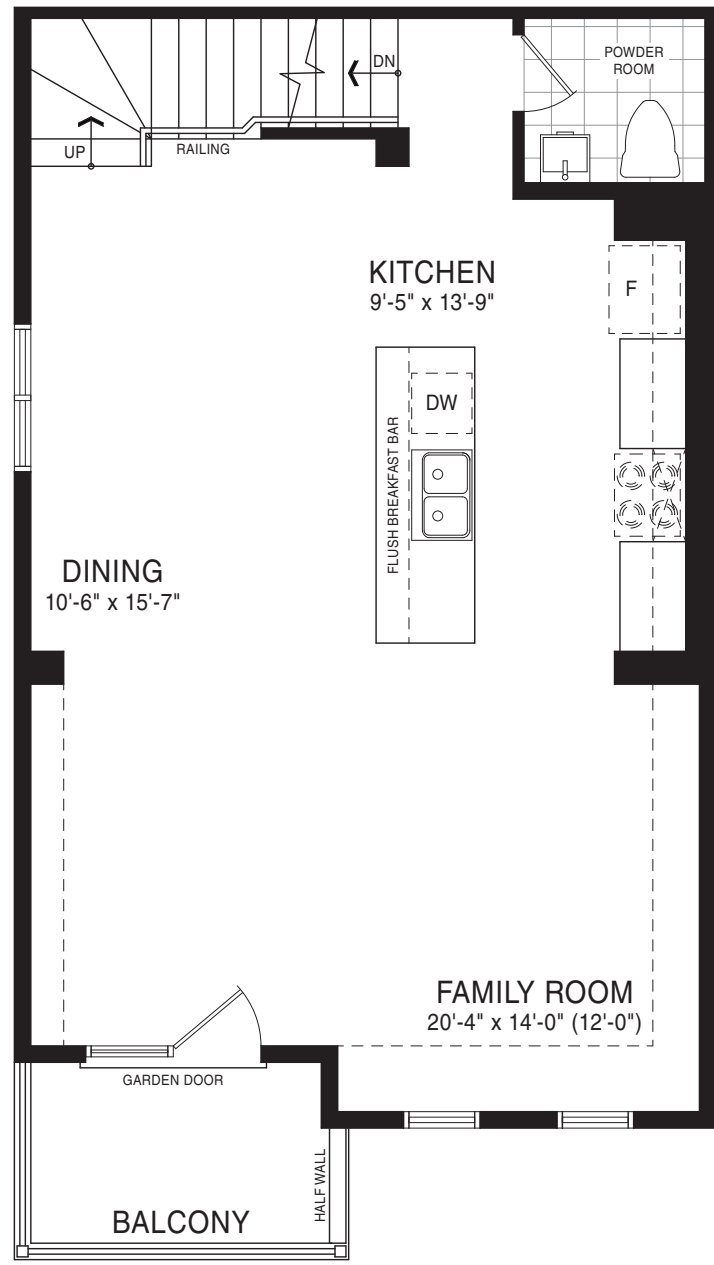

LONDON 26' VILLAGE TOWN

STYLE A - 1,235 SQ.FT.

STYLE B - 1,287 SQ.FT.

STYLE C - 1,287 SQ.FT.

LONDON 26' VILLAGE TOWN

STYLE A - 1,235 SQ.FT.

STYLE B - 1,287 SQ.FT.

STYLE C - 1,287 SQ.FT.

STYLE B - 1,696 to 1,720 SQ.FT.

STYLE C - 1,706 to 1,730 SQ.FT.

PARIS 26' VILLAGE TOWN

STYLE A1 - 1,668 SQ.FT.
 STYLE A2 - 1,644 SQ.FT.
 STYLE A3 - 1,644 SQ.FT.
 STYLE B1 - 1,720 SQ.FT.

STYLE B2 - 1,696 SQ.FT.
 STYLE C1 - 1,730 SQ.FT.
 STYLE C2 - 1,706 SQ.FT.
 STYLE C3 - 1,706 SQ.FT.

GROUND FLOOR PLAN
 STYLE A

SECOND FLOOR PLAN
 STYLE A

THIRD FLOOR PLAN
 STYLE A

MADRID CORNER 26' VILLAGE TOWN

STYLE A - 1,674 SQ.FT.

STYLE B - 1,764 SQ.FT.

STYLE C - 1,741 SQ.FT.

MADRID CORNER 26' VILLAGE TOWN

STYLE A - 1,674 SQ.FT.

STYLE B - 1,764 SQ.FT.

STYLE C - 1,741 SQ.FT.

GROUND FLOOR PLAN
STYLE A

SECOND FLOOR PLAN
STYLE A

THIRD FLOOR PLAN
STYLE A