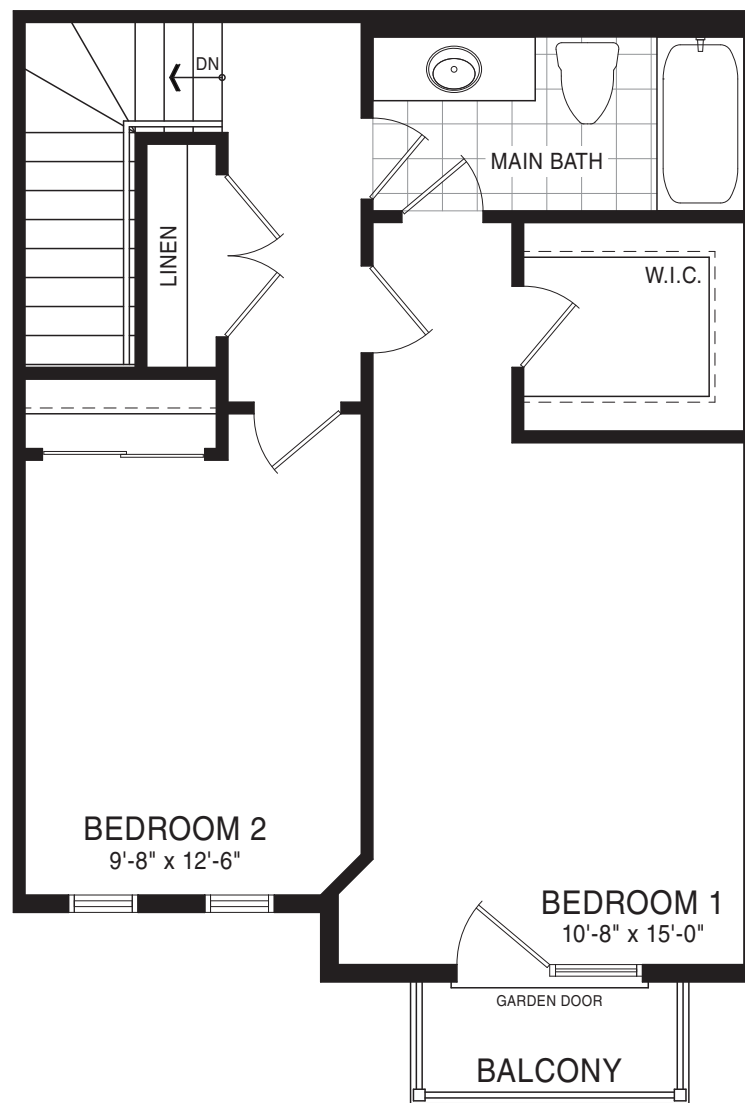

LONDON 26' VILLAGE TOWN

STYLE A - 1,235 SQ.FT.

STYLE B - 1,287 SQ.FT.

STYLE C - 1,287 SQ.FT.

LONDON 26' VILLAGE TOWN

STYLE A - 1,235 SQ.FT.

STYLE B - 1,287 SQ.FT.

STYLE C - 1,287 SQ.FT.

GROUND FLOOR PLAN
STYLE A

SECOND FLOOR PLAN
STYLE A

THIRD FLOOR PLAN
STYLE A

VIENNA VILLAGE TOWN

STYLE A - 1,326 SQ.FT.

STYLE B - 1,355 SQ.FT.

STYLE C - 1,355 SQ.FT.

VIENNA VILLAGE TOWN

STYLE A1 - 1,326 SQ.FT.

STYLE B2 - 1,355 SQ.FT.

STYLE A2 - 1,326 SQ.FT.

STYLE C1 - 1,355 SQ.FT.

STYLE B1 - 1,355 SQ.FT.

STYLE C2 - 1,355 SQ.FT.

GROUND FLOOR PLAN
STYLE A

SECOND FLOOR PLAN
STYLE A

THIRD FLOOR PLAN
STYLE A

SYDNEY 26' VILLAGE TOWN

STYLE A - 1,476 to 1,500 SQ.FT.

STYLE B - 1,547 to 1,559 SQ.FT.

STYLE C - 1,534 to 1,559 SQ.FT.

SYDNEY 26' VILLAGE TOWN

STYLE A1 - 1,500 SQ.FT.
 STYLE A2 - 1,476 SQ.FT.
 STYLE A3 - 1,476 SQ.FT.
 STYLE B1 - 1,547 SQ.FT.