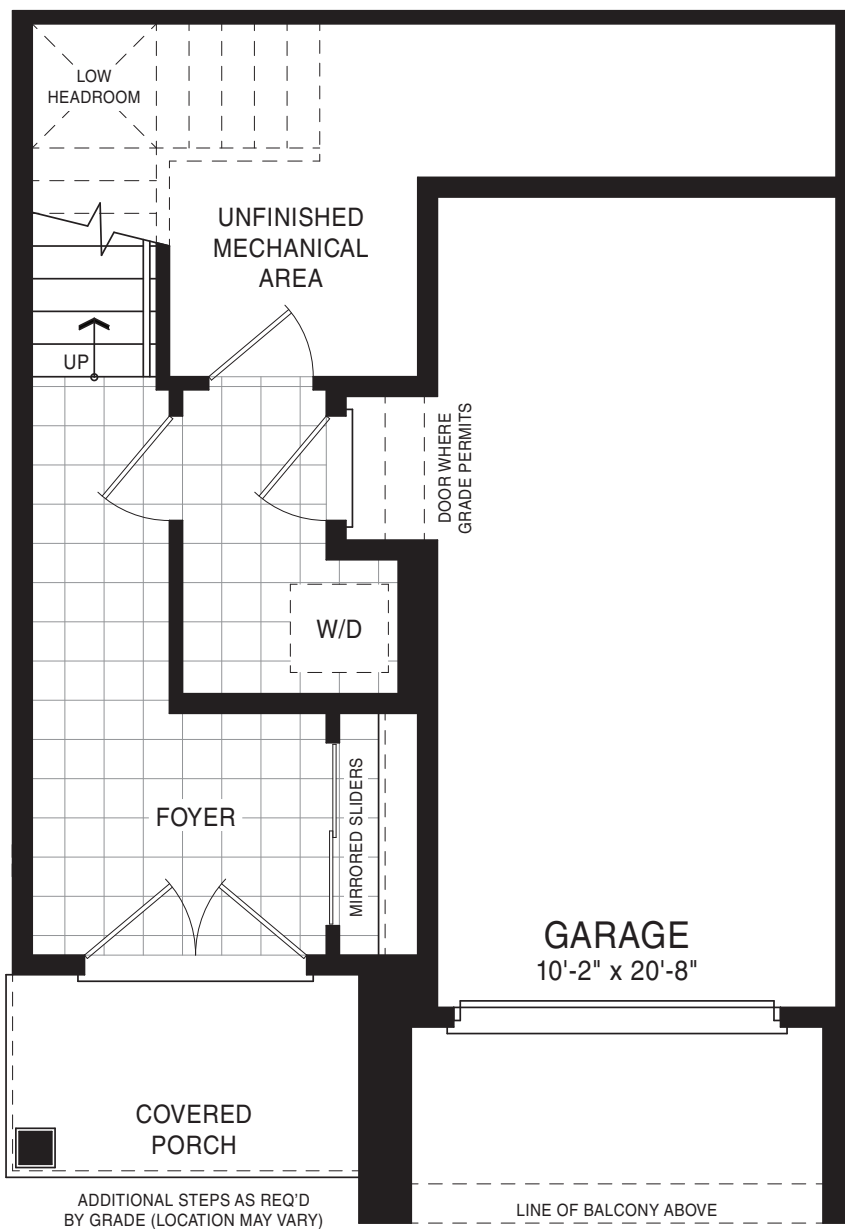

LONDON 26' VILLAGE TOWN

STYLE A - 1,235 SQ.FT.

STYLE B - 1,287 SQ.FT.

STYLE C - 1,287 SQ.FT.

LONDON 26' VILLAGE TOWN

STYLE A - 1,235 SQ.FT.

STYLE B - 1,287 SQ.FT.

STYLE C - 1,287 SQ.FT.

GROUND FLOOR PLAN
STYLE A

SECOND FLOOR PLAN
STYLE A

THIRD FLOOR PLAN
STYLE A

VIENNA VILLAGE TOWN

STYLE A - 1,326 SQ.FT.

STYLE B - 1,355 SQ.FT.

STYLE C - 1,355 SQ.FT.

VIENNA VILLAGE TOWN

STYLE A1 - 1,326 SQ.FT.

STYLE B2 - 1,355 SQ.FT.

STYLE A2 - 1,326 SQ.FT.

STYLE C1 - 1,355 SQ.FT.

STYLE B1 - 1,355 SQ.FT.

STYLE C2 - 1,355 SQ.FT.

GROUND FLOOR PLAN
STYLE A

SECOND FLOOR PLAN
STYLE A

THIRD FLOOR PLAN
STYLE A

SYDNEY 26' VILLAGE TOWN

STYLE A - 1,476 to 1,500 SQ.FT.

STYLE B - 1,547 to 1,559 SQ.FT.

STYLE C - 1,534 to 1,559 SQ.FT.

SYDNEY 26' VILLAGE TOWN

STYLE A1 - 1,500 SQ.FT.
 STYLE A2 - 1,476 SQ.FT.
 STYLE A3 - 1,476 SQ.FT.
 STYLE B1 - 1,547 SQ.FT.