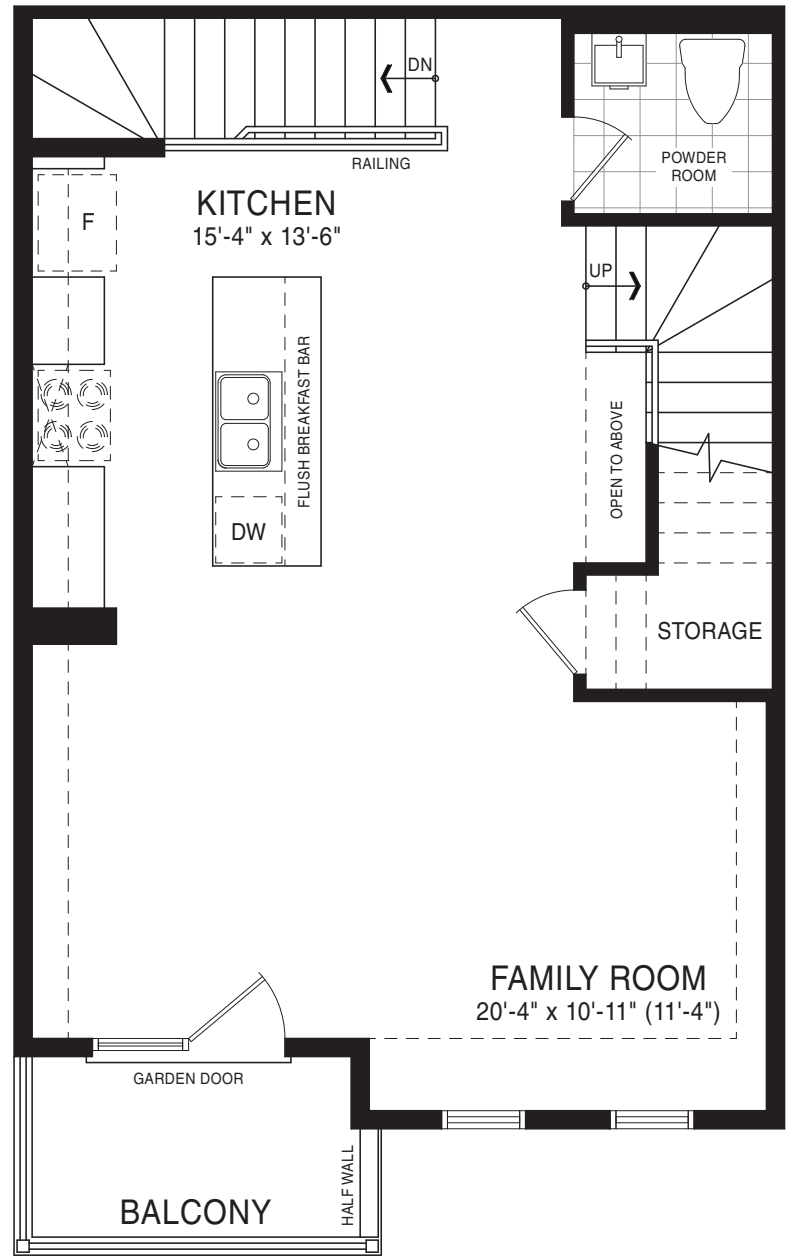

LONDON 26' VILLAGE TOWN

STYLE A - 1,235 SQ.FT.

STYLE B - 1,287 SQ.FT.

STYLE C - 1,287 SQ.FT.

LONDON 26' VILLAGE TOWN

STYLE A - 1,235 SQ.FT.

STYLE B - 1,287 SQ.FT.

STYLE C - 1,287 SQ.FT.

STYLE A1 - 1,326 SQ.FT.

STYLE B2 - 1,355 SQ.FT.

STYLE A2 - 1,326 SQ.FT.

STYLE C1 - 1,355 SQ.FT.

STYLE B1 - 1,355 SQ.FT.

STYLE C2 - 1,355 SQ.FT.

GROUND FLOOR PLAN
STYLE A

SECOND FLOOR PLAN
STYLE A

THIRD FLOOR PLAN
STYLE A

SYDNEY 26' VILLAGE TOWN

STYLE A - 1,476 to 1,500 SQ.FT.

STYLE B - 1,547 to 1,559 SQ.FT.

STYLE C - 1,534 to 1,559 SQ.FT.

SYDNEY 26' VILLAGE TOWN

STYLE A1 - 1,500 SQ.FT.
 STYLE A2 - 1,476 SQ.FT.
 STYLE A3 - 1,476 SQ.FT.
 STYLE B1 - 1,547 SQ.FT.

STYLE B2 - 1,559 SQ.FT.
 STYLE C1 - 1,559 SQ.FT.
 STYLE C2 - 1,534 SQ.FT.
 STYLE C3 - 1,534 SQ.FT.

GROUND FLOOR PLAN
 STYLE A

SECOND FLOOR PLAN
 STYLE A

THIRD FLOOR PLAN
 STYLE A

PARIS 26' VILLAGE TOWN

STYLE A - 1,644 to 1,668 SQ.FT.