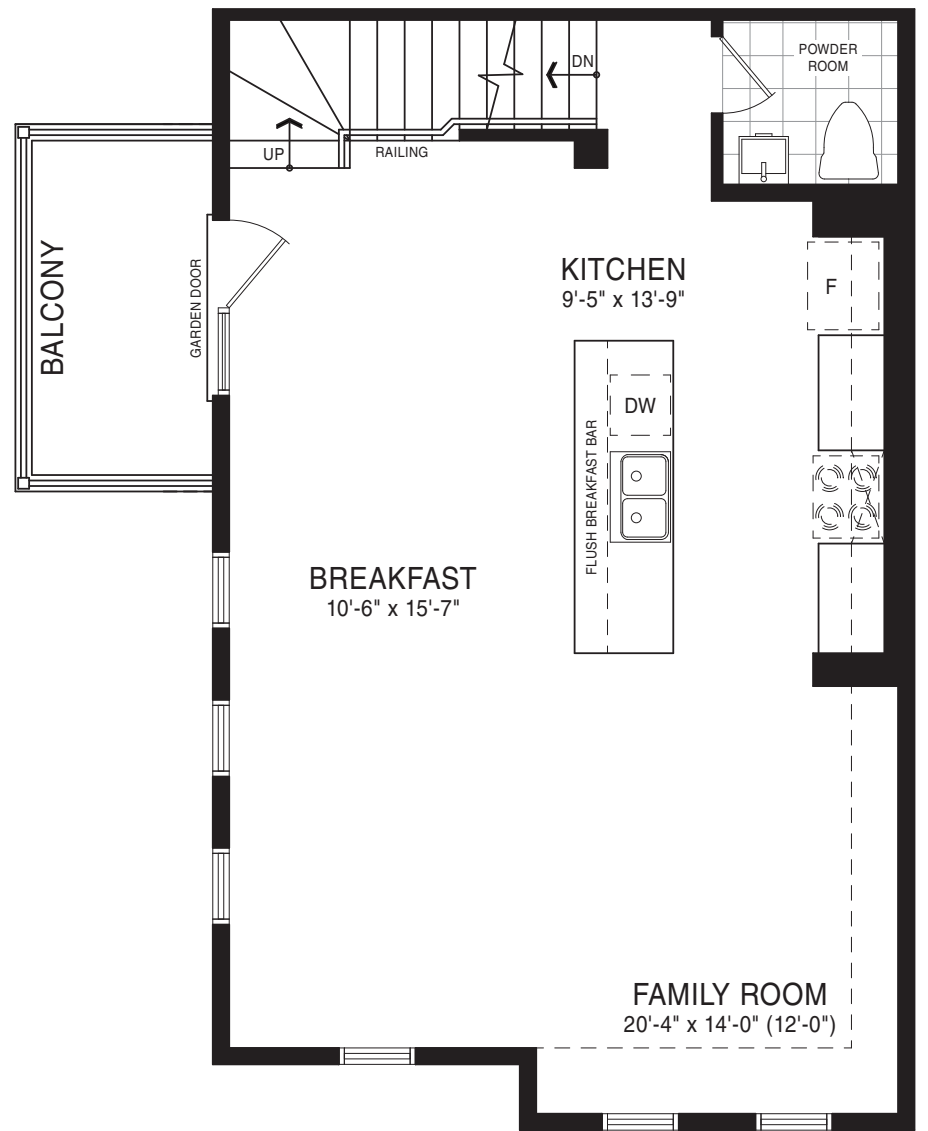

LONDON 26' VILLAGE TOWN

STYLE A - 1,235 SQ.FT.

STYLE B - 1,287 SQ.FT.

STYLE C - 1,287 SQ.FT.

LONDON 26' VILLAGE TOWN

STYLE A - 1,235 SQ.FT.

STYLE B - 1,287 SQ.FT.

STYLE C - 1,287 SQ.FT.

STYLE B - 1,696 to 1,720 SQ.FT.

STYLE C - 1,706 to 1,730 SQ.FT.

PARIS 26' VILLAGE TOWN

STYLE A1 - 1,668 SQ.FT.
 STYLE A2 - 1,644 SQ.FT.
 STYLE A3 - 1,644 SQ.FT.
 STYLE B1 - 1,720 SQ.FT.

STYLE B2 - 1,696 SQ.FT.
 STYLE C1 - 1,730 SQ.FT.
 STYLE C2 - 1,706 SQ.FT.
 STYLE C3 - 1,706 SQ.FT.

GROUND FLOOR PLAN
 STYLE A

SECOND FLOOR PLAN
 STYLE A

THIRD FLOOR PLAN
 STYLE A

MADRID CORNER 26' VILLAGE TOWN

STYLE A - 1,674 SQ.FT.

STYLE B - 1,764 SQ.FT.

STYLE C - 1,741 SQ.FT.

MADRID CORNER 26' VILLAGE TOWN

STYLE A - 1,674 SQ.FT.

STYLE B - 1,764 SQ.FT.

STYLE C - 1,741 SQ.FT.

GROUND FLOOR PLAN
STYLE A

SECOND FLOOR PLAN
STYLE A

THIRD FLOOR PLAN
STYLE A