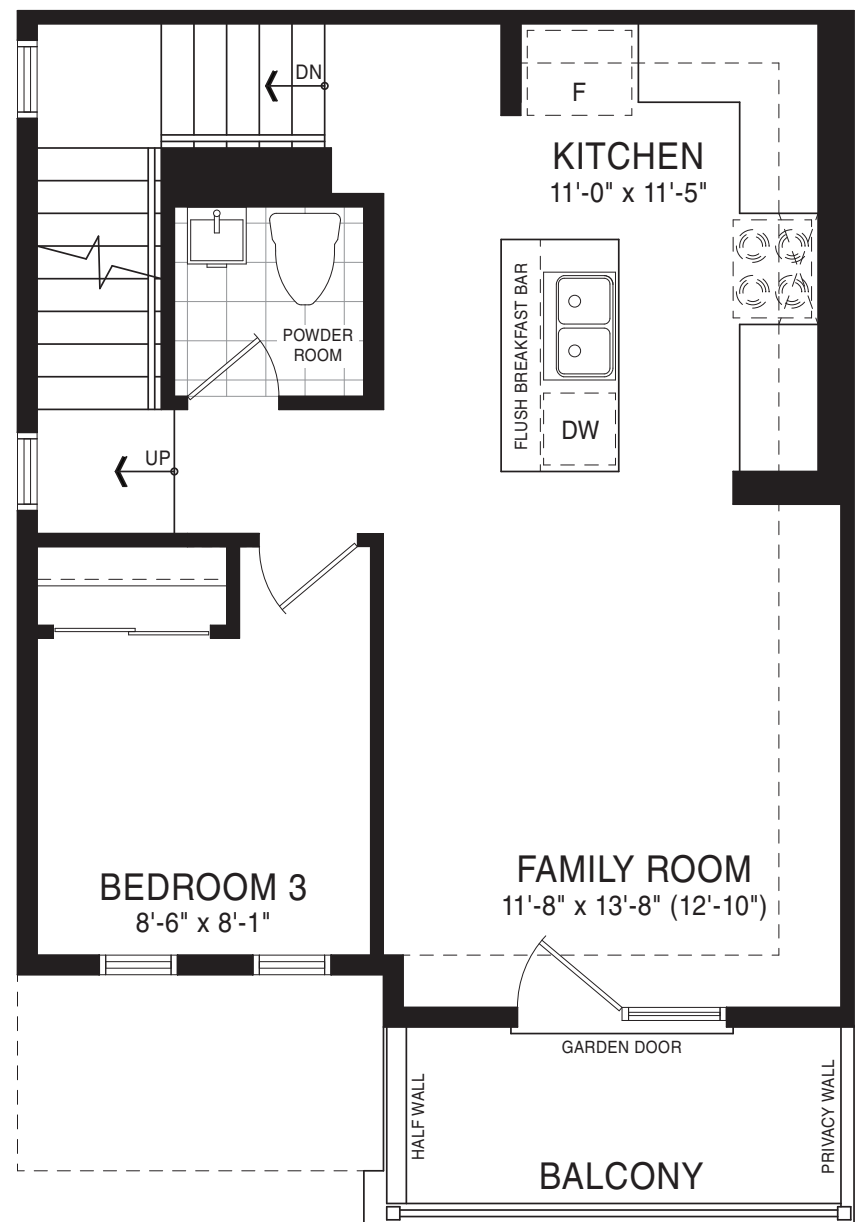

LONDON 26' VILLAGE TOWN

STYLE A - 1,235 SQ.FT.

STYLE B - 1,287 SQ.FT.

STYLE C - 1,287 SQ.FT.

LONDON 26' VILLAGE TOWN

STYLE A - 1,235 SQ.FT.

STYLE B - 1,287 SQ.FT.

STYLE C - 1,287 SQ.FT.

GROUND FLOOR PLAN
STYLE A

SECOND FLOOR PLAN
STYLE A

THIRD FLOOR PLAN
STYLE A

VIENNA VILLAGE TOWN

STYLE A - 1,326 SQ.FT.

STYLE B - 1,355 SQ.FT.

STYLE C - 1,355 SQ.FT.

VIENNA VILLAGE TOWN

STYLE A1 - 1,326 SQ.FT.

STYLE B2 - 1,355 SQ.FT.

STYLE A2 - 1,326 SQ.FT.

STYLE C1 - 1,355 SQ.FT.

STYLE B1 - 1,355 SQ.FT.

STYLE C2 - 1,355 SQ.FT.

GROUND FLOOR PLAN
STYLE A

SECOND FLOOR PLAN
STYLE A

STYLE A - 1,674 SQ.FT.

STYLE B - 1,764 SQ.FT.

STYLE C - 1,741 SQ.FT.

GROUND FLOOR PLAN
STYLE A

SECOND FLOOR PLAN
STYLE A

THIRD FLOOR PLAN
STYLE A