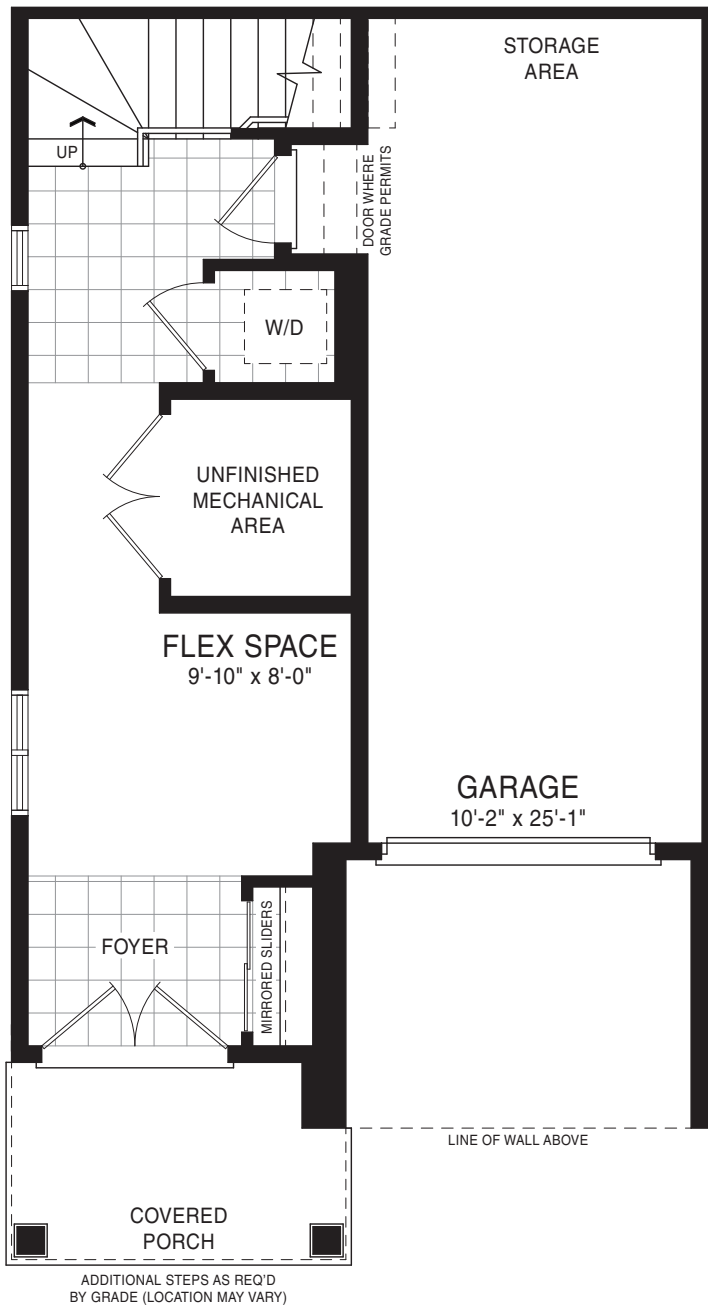

LONDON 26' VILLAGE TOWN

STYLE A - 1,235 SQ.FT.

STYLE B - 1,287 SQ.FT.

STYLE C - 1,287 SQ.FT.

LONDON 26' VILLAGE TOWN

STYLE A - 1,235 SQ.FT.

STYLE B - 1,287 SQ.FT.

STYLE C - 1,287 SQ.FT.

STYLE B - 1,696 to 1,720 SQ.FT.

STYLE C - 1,706 to 1,730 SQ.FT.

PARIS 26' VILLAGE TOWN

STYLE A1 - 1,668 SQ.FT.
 STYLE A2 - 1,644 SQ.FT.
 STYLE A3 - 1,644 SQ.FT.
 STYLE B1 - 1,720 SQ.FT.

STYLE B2 - 1,696 SQ.FT.
 STYLE C1 - 1,730 SQ.FT.
 STYLE C2 - 1,706 SQ.FT.
 STYLE C3 - 1,706 SQ.FT.

GROUND FLOOR PLAN
 STYLE A

SECOND FLOOR PLAN
 STYLE A

THIRD FLOOR PLAN
 STYLE A

MADRID CORNER 26' VILLAGE TOWN

STYLE A - 1,674 SQ.FT.

STYLE B - 1,764 SQ.FT.

STYLE C - 1,741 SQ.FT.

MADRID CORNER 26' VILLAGE TOWN

STYLE A - 1,674 SQ.FT.

STYLE B - 1,764 SQ.FT.

STYLE C - 1,741 SQ.FT.

GROUND FLOOR PLAN
STYLE A

SECOND FLOOR PLAN
STYLE A

THIRD FLOOR PLAN
STYLE A