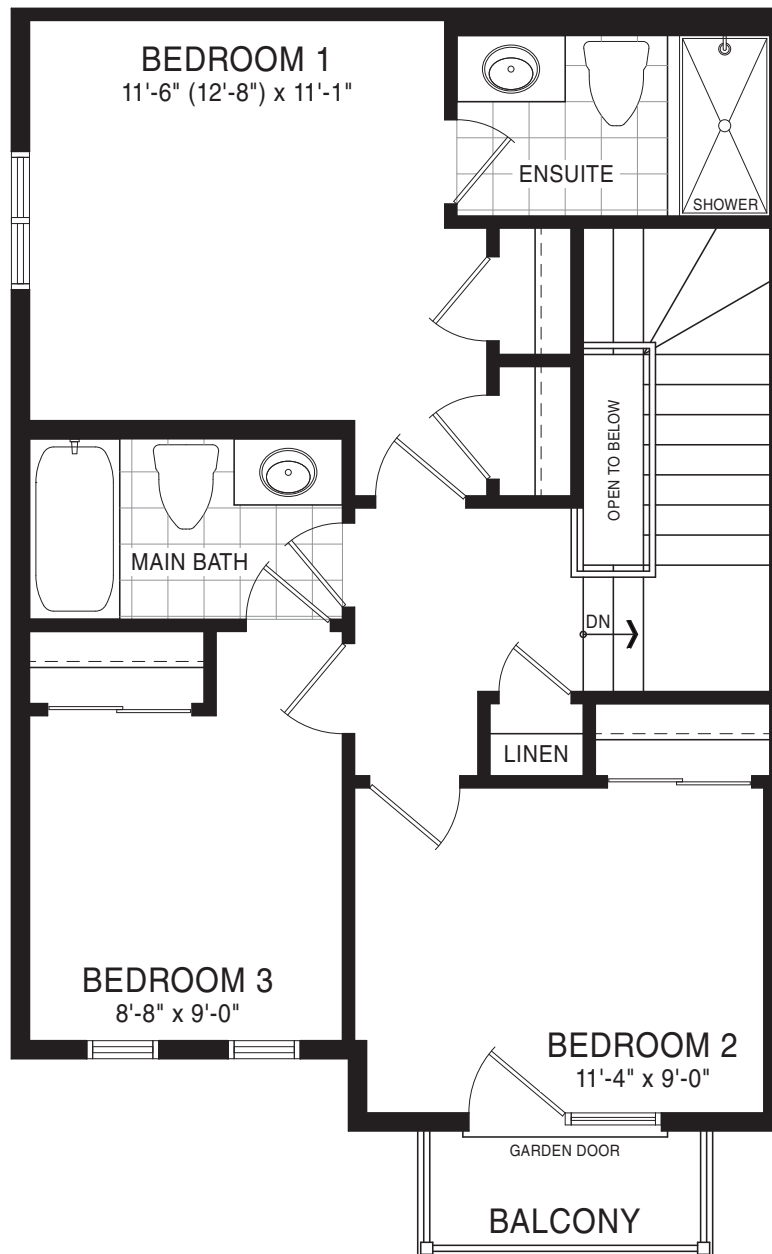

LONDON 26' VILLAGE TOWN

STYLE A - 1,235 SQ.FT.

STYLE B - 1,287 SQ.FT.

STYLE C - 1,287 SQ.FT.

LONDON 26' VILLAGE TOWN

STYLE A - 1,235 SQ.FT.

STYLE B - 1,287 SQ.FT.

STYLE C - 1,287 SQ.FT.

STYLE A1 - 1,326 SQ.FT.

STYLE B2 - 1,355 SQ.FT.

STYLE A2 - 1,326 SQ.FT.

STYLE C1 - 1,355 SQ.FT.

STYLE B1 - 1,355 SQ.FT.

STYLE C2 - 1,355 SQ.FT.

GROUND FLOOR PLAN
STYLE A

SECOND FLOOR PLAN
STYLE A

THIRD FLOOR PLAN
STYLE A

SYDNEY 26' VILLAGE TOWN

STYLE A - 1,476 to 1,500 SQ.FT.

STYLE B - 1,547 to 1,559 SQ.FT.

STYLE C - 1,534 to 1,559 SQ.FT.

SYDNEY 26' VILLAGE TOWN

STYLE A1 - 1,500 SQ.FT.
 STYLE A2 - 1,476 SQ.FT.
 STYLE A3 - 1,476 SQ.FT.
 STYLE B1 - 1,547 SQ.FT.

STYLE B2 - 1,559 SQ.FT.
 STYLE C1 - 1,559 SQ.FT.
 STYLE C2 - 1,534 SQ.FT.
 STYLE C3 - 1,534 SQ.FT.

GROUND FLOOR PLAN
 STYLE A

SECOND FLOOR PLAN
 STYLE A

THIRD FLOOR PLAN
 STYLE A

PARIS 26' VILLAGE TOWN

STYLE A - 1,644 to 1,668 SQ.FT.