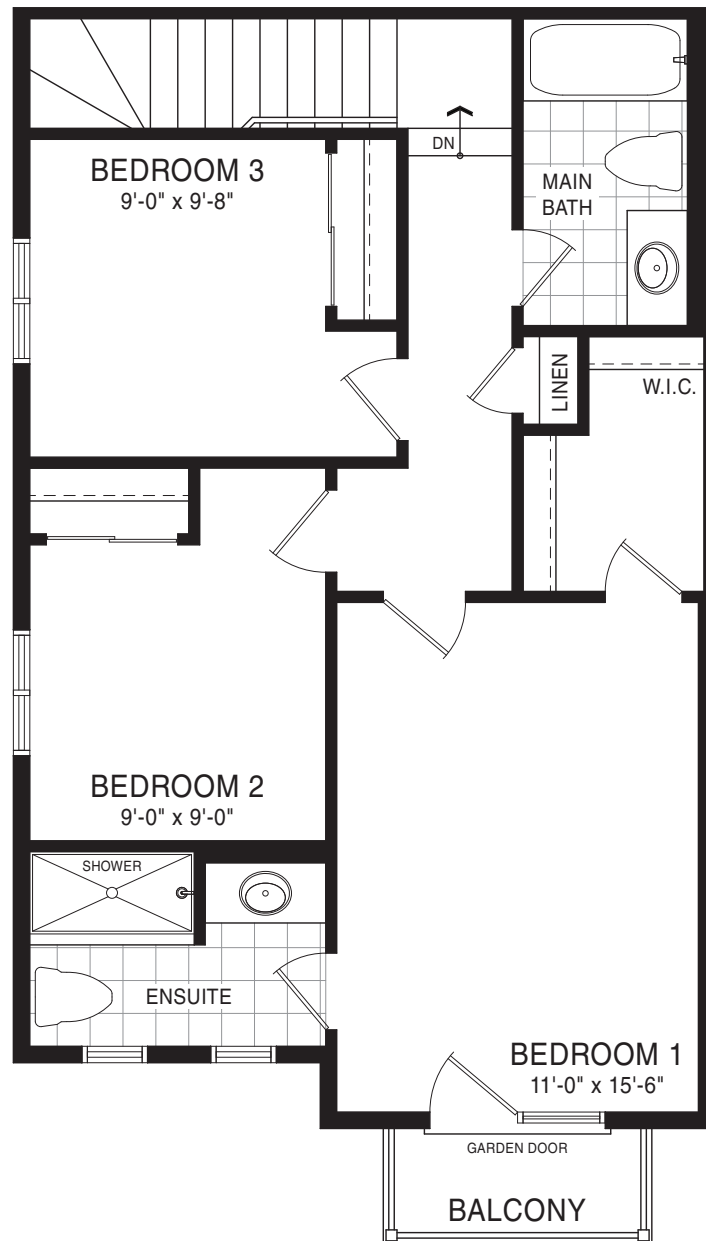

LONDON 26' VILLAGE TOWN

STYLE A - 1,235 SQ.FT.

STYLE B - 1,287 SQ.FT.

STYLE C - 1,287 SQ.FT.

LONDON 26' VILLAGE TOWN

STYLE A - 1,235 SQ.FT.

STYLE B - 1,287 SQ.FT.

STYLE C - 1,287 SQ.FT.

STYLE B2 - 1,559 SQ.FT.
 STYLE C1 - 1,559 SQ.FT.
 STYLE C2 - 1,534 SQ.FT.
 STYLE C3 - 1,534 SQ.FT.

GROUND FLOOR PLAN
 STYLE A

SECOND FLOOR PLAN
 STYLE A

THIRD FLOOR PLAN
 STYLE A

PARIS 26' VILLAGE TOWN

STYLE A - 1,644 to 1,668 SQ.FT.

STYLE B - 1,696 to 1,720 SQ.FT.

STYLE C - 1,706 to 1,730 SQ.FT.

PARIS 26' VILLAGE TOWN

STYLE A1 - 1,668 SQ.FT.
 STYLE A2 - 1,644 SQ.FT.
 STYLE A3 - 1,644 SQ.FT.
 STYLE B1 - 1,720 SQ.FT.

STYLE B2 - 1,696 SQ.FT.
 STYLE C1 - 1,730 SQ.FT.
 STYLE C2 - 1,706 SQ.FT.
 STYLE C3 - 1,706 SQ.FT.

GROUND FLOOR PLAN
 STYLE A

SECOND FLOOR PLAN
 STYLE A

THIRD FLOOR PLAN
 STYLE A

MADRID CORNER 26' VILLAGE TOWN

STYLE A - 1,674 SQ.FT.

STYLE B - 1,764 SQ.FT.

STYLE C - 1,741 SQ.FT.

MADRID CORNER 26' VILLAGE TOWN